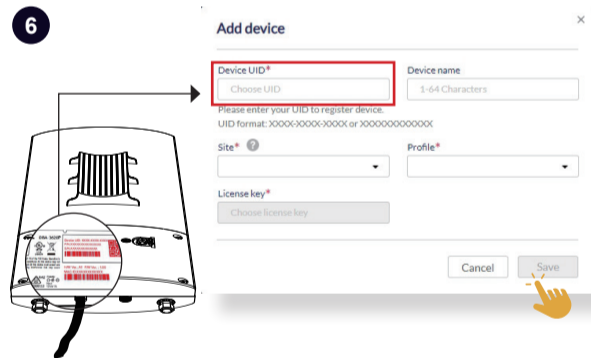

Quick Start Guide

DBA-3620P

D-Link

OR

SSID	Password
Nuclias_Guest	
Nuclias_Office	password

OR

<https://www.nuclias.com>

<http://tutorials.nuclias.com>