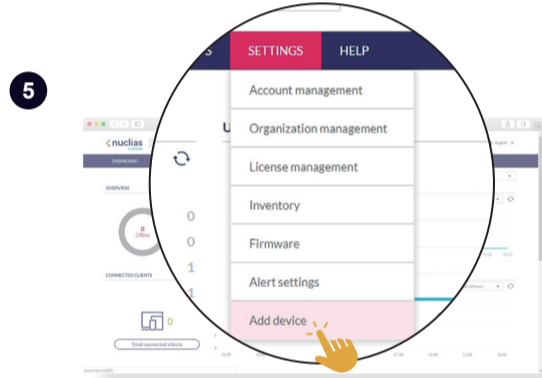

Quick Start Guide

DBA-3620P

D-Link

OR

SSID	Password
Nuclias_Guest	
Nuclias_Office	password

OR

<https://www.nuclias.com>

<http://tutorials.nuclias.com>