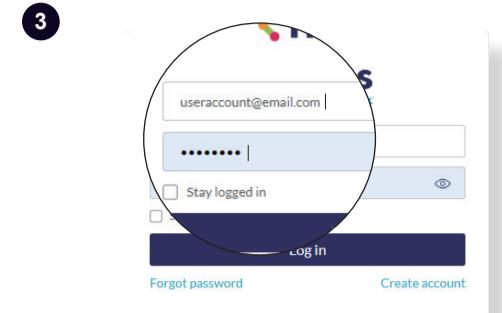

Quick Start Guide

DBA-3620P

D-Link

OR

SSID	Password
Nuclias_Guest	
Nuclias_Office	password

OR

<https://www.nuclias.com>

<http://tutorials.nuclias.com>