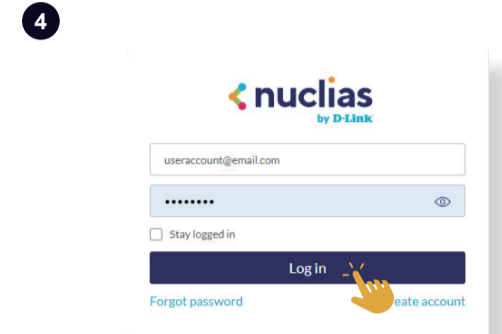

Quick Start Guide

DBA-3620P

D-Link

OR

SSID	Password
Nuclias_Guest	
Nuclias_Office	password

OR

<https://www.nuclias.com>

<http://tutorials.nuclias.com>