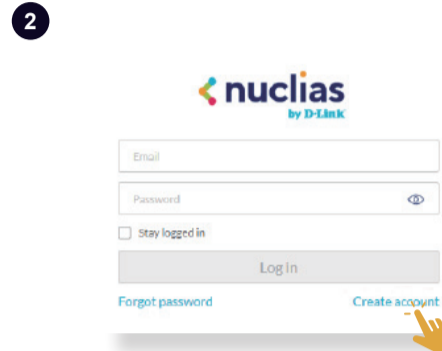

Quick Start Guide

DBA-3620P

D-Link

OR

SSID	Password
Nuclias_Guest	
Nuclias_Office	password

OR

<https://www.nuclias.com>

<http://tutorials.nuclias.com>