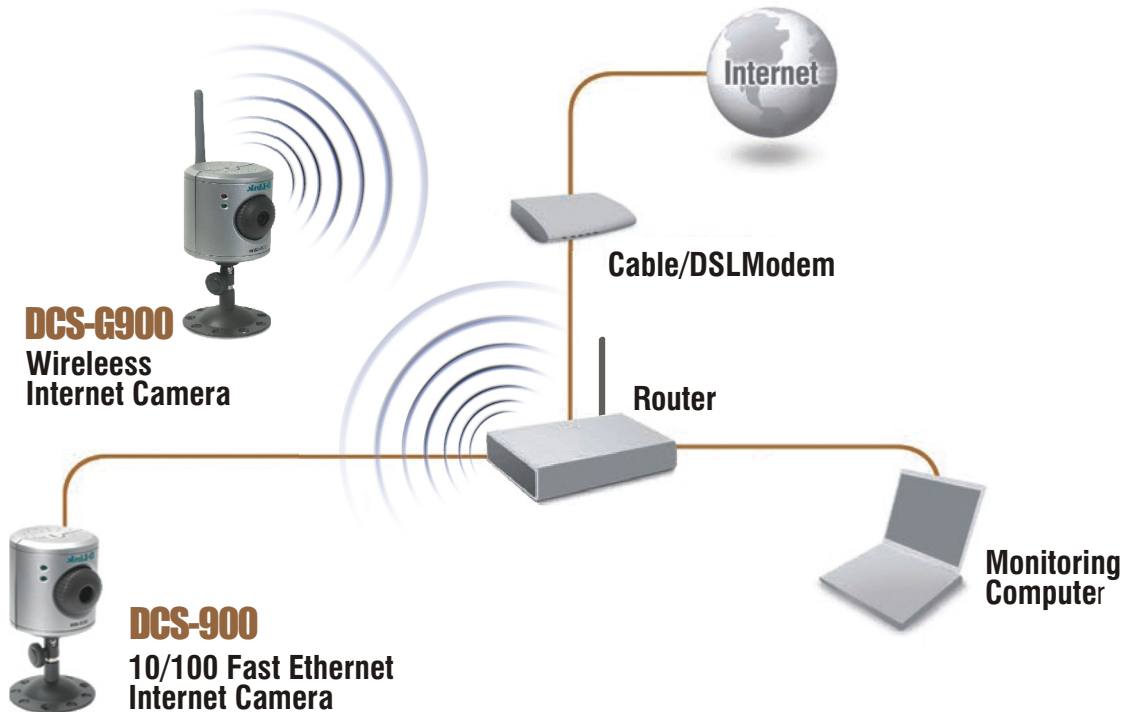

#### Multiple Connectivity Options

- 10/100Mbps Ethernet for LAN or Internet Connection
- 802.11g Wireless LAN (Up to 54Mbps Speed) \*

\* For DCS-G900 camera only

The D-Link DCS-900/DCS-G900 Internet camera is an affordable full-featured surveillance system designed for home and the small office. It connects to the broadband Internet or a local network to provide remote high-quality video monitoring. You can access and control the camera using an Internet browser. Video captured by the camera can be recorded to a computer hard drive. With motion detected image recording and powerful software for multi-camera monitoring and management, this camera provides a comprehensive system for convenient surveillance from both a local site or remotely from anywhere in the world.

*With or Without Wireless Connection.* Two camera models are available for selection: the DCS-900 with an Ethernet port, and the DCS-G900 wireless camera with both the Ethernet and the 802.11g WLAN interface. The wireless model offers installation flexibility and freedom of wireless connectivity at difficult locations without the hassle of running Ethernet cables. This wireless camera supports WPA-PSK, TKIP, and WEP for establishing secure connections to your wireless network.

1. Specifications applied to DCS-900 hardware version B1 only.

2. Up to 4 cameras using IPView SE surveillance/management software, up to 16 cameras using D-ViewCam surveillance/management software.