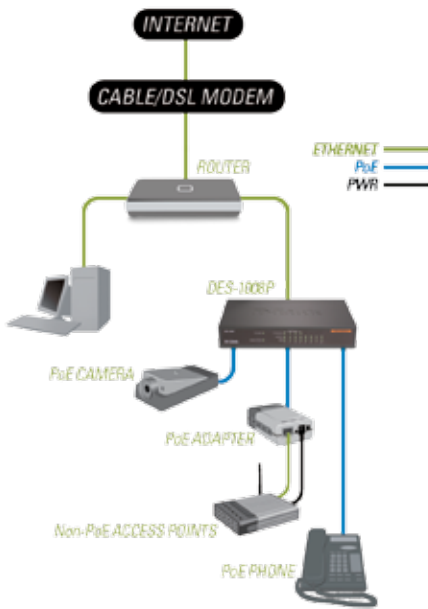

QUICK, SIMPLE PLUG & PLAY INSTALLATION

The D-Link 8-Port Desktop Switch with 4 PoE Ports DES-1008P enables both home and office users to easily connect and supply power to Power over Ethernet (PoE) devices such as wireless Access Points (AP), IP cameras, and IP phones while adding more Ethernet devices like computers, printers, and Network Attached Storage (NAS) onto a network. Built with home and small business users in mind, this compact PoE switch operates quietly, making it ideal for use in virtually any room or office.

WHAT THIS PRODUCT DOES

The D-Link DES-1008P is an 8-Port 10/100Mbps PoE Ethernet Switch with four PoE Ports that can provide power to PoE-enabled devices such as wireless Access Points (AP), IP phones and IP cameras. You can also add other Ethernet devices like computers, printers, and Network Attached Storage (NAS) onto your network. This device runs ultra-quiet, making it ideal for both home and small office use. In addition, it can be wall mounted to save desktop space.

HASSLE-FREE SETUP

The DES-1008P is a plug-and-play device requiring no configuration, which makes setup simple and hassle-free. Connect multiple computers and share files, music, and video across your home or small office network, or create a multi-player gaming environment.

WEIGHT

- 454 grams (1 lb)

CERTIFICATIONS

- + FCC Class B
- + CE
- + VCCI

SAFETY

- + LVD

YOUR NETWORK SETUP

WIRED