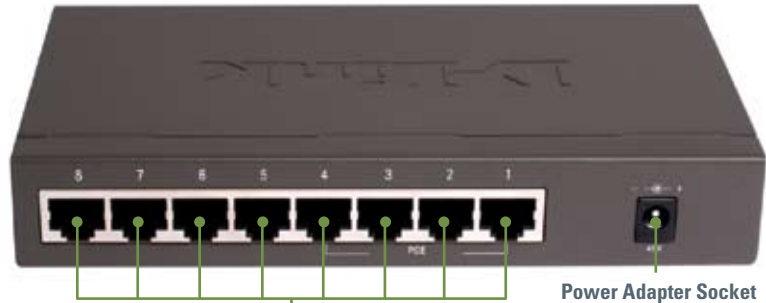

WHAT THIS PRODUCT DOES

The D-Link DES-1008P is an 8-Port 10/100Mbps PoE Ethernet Switch with four PoE Ports that can provide power to PoE-enabled devices such as wireless Access Points (AP), IP phones and IP cameras. You can also add other Ethernet devices like computers, printers, and Network Attached Storage (NAS) onto your network. This device runs ultra-quiet, making it ideal for both home and small office use. In addition, it can be wall mounted to save desktop space.

HASSLE-FREE SETUP

The DES-1008P is a plug-and-play device requiring no configuration, which makes setup simple and hassle-free. Connect multiple computers and share files, music, and video across your home or small office network, or create a multi-player gaming environment.

8 10/100 Mbps Fast Ethernet Ports, 4 with 802.3af PoE Support

TECHNICAL SPECIFICATIONS

NETWORK STANDARDS

- + IEEE: 802.3 Ethernet, 802.3u Fast Ethernet
- + IEEE 802.3x Flow Control
- + IEEE 802.3af Power over Ethernet

DEVICE INTERFACES

- + 4 RJ-45 10/100BASE-TX ports with 802.3af PoE
- + 4 RJ-45 10/100BASE-TX ports without 802.3af PoE
- + Power adapter socket

PERFORMANCE

- + MAC Address Table: 1K
- + Switch Fabric: 1.6Gbps
- + Transmission Method: Store-and-forward
- + Packet Buffer Memory: 96KB

DIAGNOSTIC LEDS

- + Per Unit: Power/PoE Max
- + Per Port: Activity/Link & Speed
- + PoE port: Power/Status

ELECTRICAL

- + Power Supply: 48V DC/1.45A (through external power adapter)
- + Max Power Consumption: 62.3 Watts max
- + PoE budget: Up to 15.4 Watts max per port (for Ports 1 to Port 4 only); 56 Watts total

TEMPERATURE

- + Operating: 0° to 40°C (32° - 104°F)
- + Storage: -10° to 70°C (14° - 158°F)

OPERATING HUMIDITY

- 10% to 90% RH non-condensing

STORAGE HUMIDITY

- 5% to 90% non-condensing

DIMENSIONS

- 171 (W) x 98 (D) x 29 (H) mm (6.73 x 3.86 x 1.14 inches)

WEIGHT

- 454 grams (1 lb)

CERTIFICATIONS

- + FCC Class B
- + CE
- + VCCI

SAFETY

- + LVD