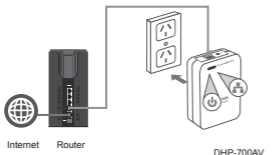

D-Link®

QUICK INSTALLATION GUIDE

DHP-701AV Powerline AV2 2000 Gigabit Kit

INSTALLATION

1 ROOM A

2 ROOM B

3 ROOM A

ROOM B