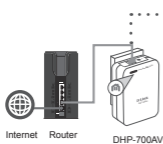

D-Link®

QUICK INSTALLATION GUIDE

DHP-701AV Powerline AV2 2000 Gigabit Kit

INSTALLATION

1 ROOM A

2 ROOM B

3 ROOM A

ROOM B