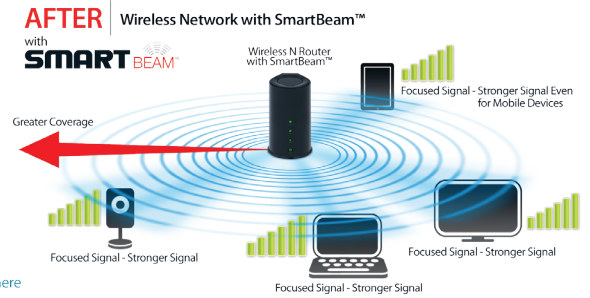

Rear Product Features & Connection Diagram

USB Port
Connect a USB Printer or Storage Device

4 Gigabit Ports
Connect up to 4 devices

Internet Port
Plug your Internet cable in here

Technical Specifications

Standards