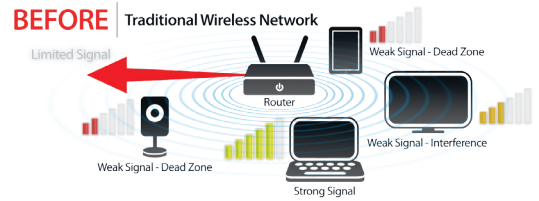

Rear Product Features & Connection Diagram

USB Port
Connect a USB Printer or Storage Device

4 Gigabit Ports
Connect up to 4 devices

Internet Port
Plug your Internet cable in here

Technical Specifications

Standards