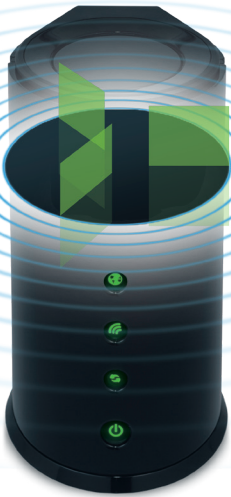

PERFORMANCE

What This Product Does

The D-Link Wireless N Router with SmartBeam™ is designed to enhance your wireless signal and extend coverage. SmartBeam™ technology provides wireless signals to every corner of your house¹ by directly beaming bandwidth to your wireless devices. Since SmartBeam™ works in real time, you're free to move around with your laptop or iPad® without losing this superior signal.

D-Link Green™ Technology

- + Power saving by link status
- + Power saving by cable length
- + Power saving by wireless LAN scheduling

Patented sectorized antenna design for superior SmartBeam™ performance

Additional Wireless N Products:

DAP-1525	WiFi Booster with SmartBeam™
DWA-556	Xtreme N™ PCI Express Adapter
DWA-547	Wireless N 300 PCI Adapter
DWA-643	Xtreme N™ PCI ExpressCard
DWA-645	Wireless N 300 PCMCIA Adapter

<http://www.dlink.com.au>

Contact Us

AUSTRALIA: D-Link Australia Pty Ltd.
Building A, Level 3, 11 Talavera Rd, North Ryde NSW 2113
www.dlink.com.au
Tech Support:
<http://support.dlink.com.au>

NEW ZEALAND: D-Link Australia Pty Ltd.
Level 3, 60 Cook St, Auckland 1010
www.dlink.co.nz
Tech Support:
<http://support.dlink.co.nz>