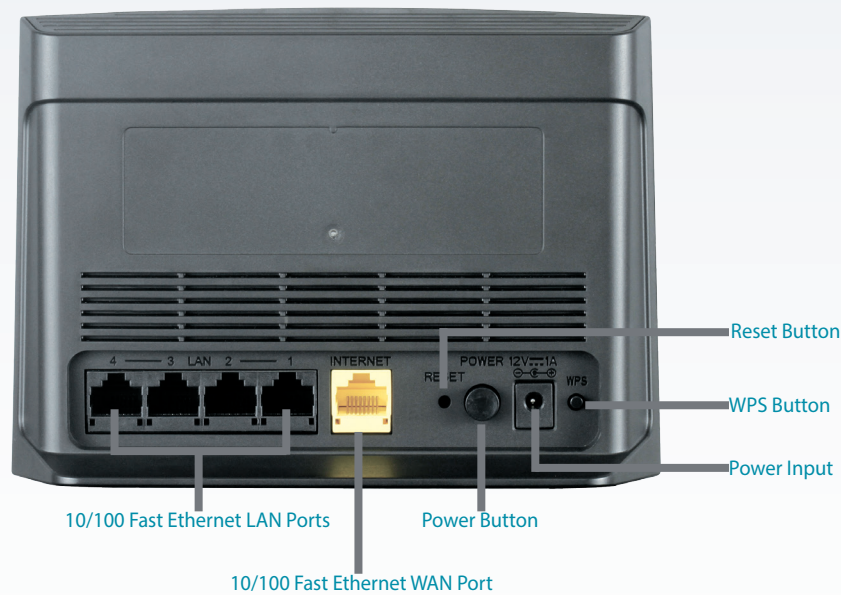

even use the mydlink Lite App to monitor your network from your iOS or Android mobile device. The mydlink feature is great for parents who want to keep an eye on their network's activity while on the go.

Simple Setup, Powerful Management

The DIR-810L is a snap to set up, thanks to the built-in setup wizard. The router's intuitive graphical user interface will guide you through the setup process and have you up and running in no time. You can even use the QRS (Quick Router

Setup) Mobile App to set up the router without even touching a computer. Once you are set up, a host of security and management features allow you to control access to your network, and optimize router performance based on your networking requirements. Protect your network with advanced firewall features, restrict access to your network based on users' credentials, or even set up a guest network so that visitors can get online without gaining access to the rest of your resources. The DIR-810L puts you in complete control of your network.

Technical Specifications

General

Device Interfaces	• IEEE 802.11ac draft Wireless LAN • IEEE 802.11 a/b/g/n Wireless LAN	• 10/100 Fast Ethernet WAN port • Four 10/100 Fast Ethernet LAN Ports
Antenna Type	• Internal	
Standards	• IEEE 802.11a • IEEE 802.11b • IEEE 802.11g • IEEE 802.11n	• IEEE 802.11ac draft • IEEE 802.3ab • IEEE 802.3u
Minimum Requirements	• Windows 8/7/Vista/XP SP3, or MAC OS X 10.4 or higher • Microsoft Internet Explorer 7 or higher, Firefox, Chrome, Safari, or other Java-enabled browser	• Network Interface Card • Cable or DSL Modem • Subscription with and Internet Service Provider

Functionality

Security	• WPA & WPA2 (Wi-Fi Protected Access)	• WPS (Wi-Fi Protected Setup)
Advanced Features	• QoS (Quality of Service) • DMZ (Demilitarized Zone) • Guest Zone • IPv6 Ready	• Dual Active Firewalls • Network Address Translation (NAT) • Stateful Packet Inspection (SPI) • Green Ethernet
mydlink Features	• Remote Management • View current upload/download bandwidth • View currently connected clients • View web browsing history per client	• Block/unblock client network access • Manage wireless network details • Accessible through a web browser or iOS or Android mobile app
Mobile App Support	• mydlink Lite	• QRS Mobile