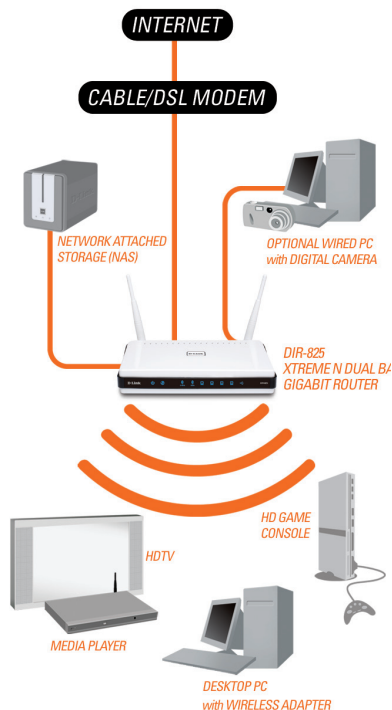

WHAT THIS PRODUCT DOES

The Xtreme N™ Dual Band Gigabit Router allows your PCs, Internet TVs, game consoles, and more to share an Internet connection through four Gigabit Ethernet ports or through high-speed dual-band 802.11n wireless. With True Gigabit Routing Connectivity, users can reach up to 1.7 Gbps of wire-speed NAT throughput, the maximum throughput of the communication standard.¹ This device also integrates D-Link Green™ technology that helps conserve energy automatically without sacrificing performance, and complies with the European Unions RoHS directive that restricts the use of certain hazardous materials to help preserve the environment.

YOUR NETWORK SETUP

TECHNICAL SPECIFICATIONS

MINIMUM SYSTEM REQUIREMENTS

- Windows 7/Vista/XP SP3³ or Mac OS X (v10.4)⁴
- Microsoft Internet Explorer 6 or higher, or Firefox 1.5 or higher
- CD-ROM
- Ethernet network interface
- Cable or DSL modem
- Subscription with an Internet Service Provider (ISP)

STANDARDS

- IEEE 802.11a/b/g/n
- IEEE 802.3
- IEEE 802.3u

INTERFACE TYPE

- Four Gigabit LAN ports
- Gigabit WAN port
- USB 2.0 port

ANTENNA TYPE

- Two external reverse SMA dual-band antennas

SHAREPORT™ PLUS FUNCTION SUPPORT

- Allows for connection of an external hard drive, flash memory drive, or a multifunction printer to the USB port
- Allows sharing of storage drive, or printing and scanning functions⁴

SECURITY

- WPA™ & WPA2™ (Wi-Fi Protected Access)
- Wi-Fi Protected Setup™ (WPS) - PIN & PBC

DEVICE MANAGEMENT AND MONITORING

- Microsoft Internet Explorer 6 or higher, or Firefox 1.5 or higher, or other Java-enabled browser
- D-Link Network Monitor Yahoo! Widget
- D-Link Internet Usage Meter Yahoo! Widget
- DLNA media server for streaming media to compatible media players⁵

ADVANCED FIREWALL FEATURES

- Network Address Translation (NAT)
- Stateful Packet Inspection (SPI)
- VPN Pass-through / Multi-session PPTP / L2TP / IPSec

DIMENSIONS (W x D x H)

- 198 x 120.5 x 32.5 mm (7.8 x 4.7 x 1.3 inches)

WEIGHT

- 360 grams (0.8 lbs)

CERTIFICATIONS

- FCC Class B
- IC
- IPv6 Ready
- Wi-Fi Certified
- CE Class B
- C-Tick
- LVD
- RoHS compliant

¹ True Gigabit Routing is only supported for WANs using static IP or DHCP, and is only supported for TCP connections.

² Storage drives and multifunction equipment can only be accessed by a single user at a time.

³ Computer must adhere to Microsoft's recommended System Requirements.

⁴ The software included with this product is not Mac-compatible.

⁵ D-Link does not guarantee full compatibility or proper playback with all codecs. Playback capability depends on the codec support of the DLNA media player.

Compatibility with 802.11n devices from other manufacturers is not guaranteed. All references to speed and range are for comparison purposes only. Product specifications, size, and shape are subject to change without notice, and actual product appearance may differ from that depicted herein.

D-Link Corporation
No. 289 Xinhua 3rd Road, Neihu, Taipei 114, Taiwan
Specifications are subject to change without notice.
D-Link is a registered trademark of D-Link Corporation and its overseas subsidiaries.
All other trademarks belong to their respective owners.
©2012 D-Link Corporation. All rights reserved.
Release 04 (April 2012)