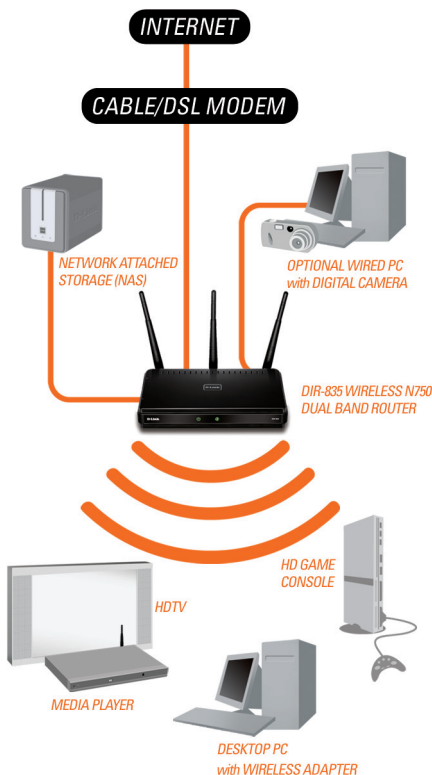

WHAT THIS PRODUCT DOES

The DIR-835 Wireless N750 Dual Band Router allows your network devices, such as PCs, Internet TVs, and game consoles, to share an Internet connection through four Gigabit Ethernet ports or through high-speed 802.11n wireless. With True Gigabit Routing Connectivity², users can reach up to 1.7 Gbps of wire-speed NAT throughput. The DIR-835 saves energy automatically through use of D-Link Green technology while complying with the RoHS directive that restricts the use of certain hazardous materials to help preserve the environment.

YOUR NETWORK SETUP

TECHNICAL SPECIFICATIONS

MINIMUM SYSTEM REQUIREMENTS

- Windows® 7/Vista®/XP SP3 or Mac OS® X (v10.4)¹
- Microsoft Internet Explorer 6 or higher, or Firefox 1.5 or higher
- CD-ROM
- Ethernet network interface
- Cable or DSL modem
- Subscription with an Internet Service Provider (ISP)

STANDARDS

- IEEE 802.11n
- IEEE 802.11g
- IEEE 802.11a
- IEEE 802.11b
- IEEE 802.3
- IEEE 802.3u

INTERFACE TYPE

- Four Gigabit LAN ports
- Gigabit WAN port
- USB 2.0 port

ANTENNA TYPE

- Three external reverse SMA dual band antennas

SHAREPORT™ PLUS FUNCTION SUPPORT

- Allows for connection of an external hard drive or multifunction printer to the USB port
- Allows sharing of hard drives, printing, and scanning functions⁵

SECURITY

- WPA & WPA2 (Wi-Fi Protected Access)
- Wi-Fi Protected Setup (WPS) - PIN & PBC

DEVICE MANAGEMENT AND MONITORING

- Microsoft Internet Explorer 6+, or Firefox 1.5+, or other Java-enabled browsers
- D-Link Network Monitor Yahoo! Widget
- D-Link Internet Usage Meter Yahoo! Widget
- DLNA Server for streaming media to compatible media players⁶

ADVANCED FIREWALL FEATURES

- Network Address Translation (NAT)
- Stateful Packet Inspection (SPI)
- VPN pass-through / Multi-session PPTP / L2TP / IPSec

DIMENSIONS (W x D x H)

- 198 x 120.5 x 32.5 mm (7.8 x 4.7 x 1.3 inches)

WEIGHT

- 370 grams (0.8 lbs)

CERTIFICATIONS

- FCC Class B
- IC
- IPv6 Ready
- Wi-Fi Certified
- CE Class B
- C-Tick
- LVD
- RoHS compliant
- Windows 7

¹ Maximum wireless signal rate derived from IEEE Standard 802.11g, 802.11a, and 802.11n specifications. Actual data throughput will vary. Network conditions and environmental factors, including volume of network traffic, building materials and construction, and network overhead, lower actual data throughput rate. Environmental factors will adversely affect wireless signal range. Wireless range and speed rates are D-Link relative performance measurements based on the wireless range and speed rates of a standard Wireless G product from D-Link. Maximum throughput based on D-Link's 802.11n devices.

² True Gigabit Routing Connectivity is only supported for WANs using Static IP or DHCP, and is only supported for TCP connections.

³ Computer must adhere to Microsoft's recommended System Requirements.

⁴ The software included with this product is not Mac-compatible.

⁵ Hard drives and multifunction equipment can only be accessed by a single user at a time.

⁶ D-Link does not guarantee full compatibility or proper playback with all codecs. Playback capability depends on the codec support of the DLNA media player.

All references to speed and range are for comparison purposes only. Product specifications, size, and shape are subject to change without notice, and actual product appearance may differ from that depicted herein.