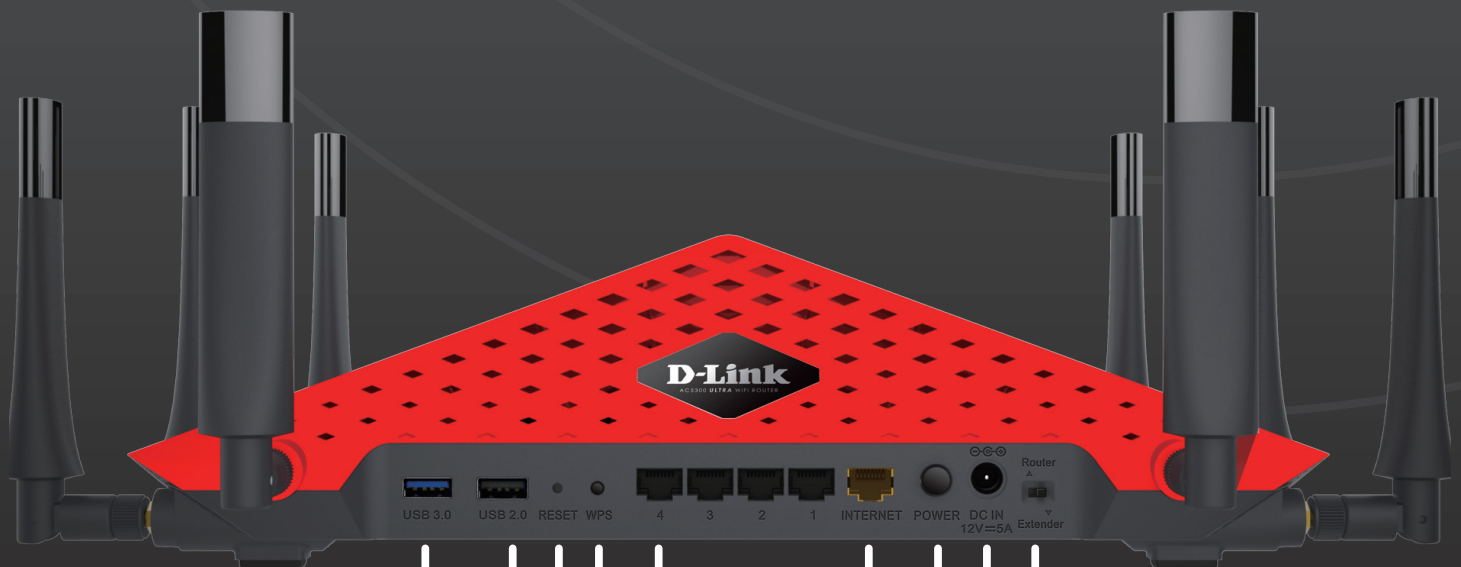

Use mydlink to Monitor Your Network

The AC5300 Ultra Wi-Fi Router is mydlink Cloud enabled, so you can effortlessly access and view your network no matter where you are. See who is connected to your router, change settings, or block someone from using your network connection, all from an Internet connected PC, tablet, or smartphone. Parents can monitor what sites their children are visiting, to stay informed and in control on-the-go.

File Sharing at Your Fingertips

The mydlink SharePort app allows you to connect a USB storage device to the DIR-895L and instantly share documents, movies, pictures, and music with mobile devices. Put your music library on a USB drive and share it with everyone else in your home, or show photos on the living room TV while a family member watches a movie on their mobile device.

Easy to Set Up and Use

Get the DIR-895L up and running in no time right from your couch using the QRS (Quick Router Setup) Mobile app on your smartphone or tablet. Simply plug in the router, open the app, and follow a few easy steps to get your home network connected without having to touch a computer. You can also set up a secure network with the touch of a button using Wi-Fi Protected Setup.

ULTRA-FAST SPEED FOR HD STREAMING & GAMING

Eight External Antennas

LED Indicators

USB 3.0 Port
USB 2.0 Port

Reset
Button

WPS
Button

Gigabit
LAN Ports
WAN Port

Power
Button