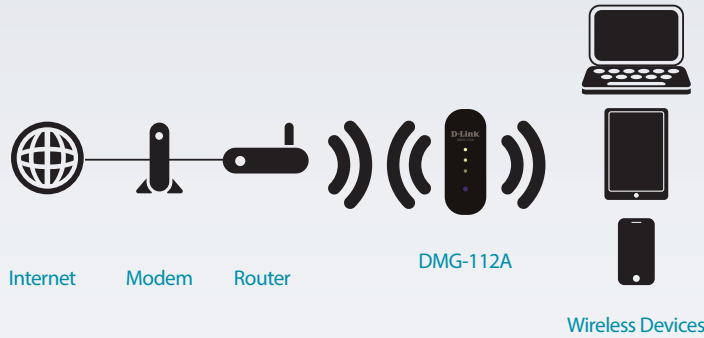

Extend Your Wireless Network

Technical Specifications	
General	
Device Interfaces	• Wireless LAN • Combined WPS/Reset button
LEDs	• Status/WPS • Signal strength
Standards	• IEEE 802.11n • IEEE 802.11g • IEEE 802.11b
Antennas	• Two internal antennas
Functionality	
Wireless Security	• Wi-Fi Protected Access (WPA/WPA2) • WEP 64/128-bit encryption • WPS (PBC)
Advanced Features	• D-Link One-Touch™ • D-Link Autozoning
Device Management	• Supports D-Link One-Touch Mobile app for iPhone, iPad, iPod Touch, and Android mobile devices • Web UI
Physical	
Dimensions	• 24 x 60 x 26 mm (0.94 x 2.36 x 1.02 inches)
Weight	• 20 grams (0.044 lbs)
Power	• Input: 5 V, 1A
Temperature	• Operating: 0 to 40 °C (32 to 104 °F) • Storage: -20 to 65 °C (-4 to 149 °F)
Humidity	• Operating: 10% to 90% non-condensing • Storage: 5% to 95% non-condensing
Certifications²	• FCC • CE • NCC • CCC • CB
Order Information	
<i>Part Number</i>	<i>Description</i>
DMG-112A	Wireless N300 Range Extender / N300 Wireless Repeater

¹ Maximum wireless signal rate derived from IEEE Standard 802.11n specifications. Actual data throughput will vary. Network conditions and environmental factors, including volume of network traffic, building materials and construction, and network overhead, lower actual data throughput rate. Environmental factors will adversely affect wireless signal range.

² Certification differs from region to region.

Updated 02/02/15