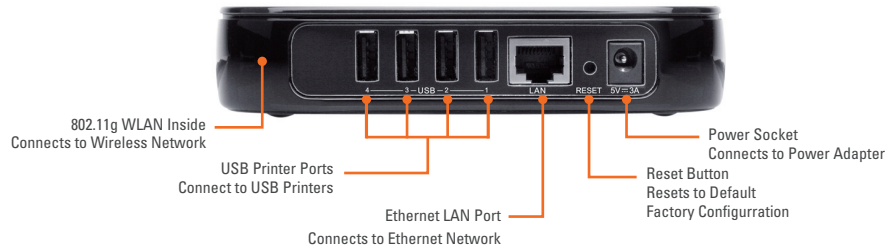

WHAT THIS PRODUCT DOES

The DPR-2000 Multi-port Wireless G Print Server is ideal for office, school and business deployments. It provides four high-speed USB printer connections from a single device and supports the print, scan and fax capabilities of multifunction equipment. This print server offers the easiest and most cost-effective way to share your printers and equipment across a wired or wireless network.

FEATURES

- 4 USB 2.0 printer ports
- Built-in wireless 802.11g interface with WPS (Wi-Fi Protected Setup) support
- 10/100BASE-TX Ethernet port
- Supports Internet Printing Protocol (IPP) for remote printing over the Internet
- Supports a wide range of printers including GDI
- Supports scan and fax functions of multifunction equipment
- Supports TCP/IP, LPR, RAW, IPP

YOUR NETWORK SETUP

TECHNICAL SPECIFICATIONS

INTERFACE STANDARDS

- USB 2.0
- IEEE 802.3, IEEE 802.3u Ethernet
- IEEE 802.11b/g wireless LAN

DEVICE INTERFACES

- 4 USB 2.0 ports
- 802.11b/g wireless LAN
- 1 10/100BASE-TX Ethernet LAN port

WIRELESS FREQUENCY RANGE

- 2.4GHz to 2.5GHz

WIRELESS ANTENNA TYPE

- PIFA antenna

WIRELESS SECURITY

- 64/128 bit WEP
- WPA/WPA2 (Wi-Fi Protected Access)
- WPS support (Wi-Fi Protected Setup)

DEVICE MANAGEMENT

- Web-based management through Internet Explorer v6 or later; or other Java-enabled browsers
- Print Server setup and management program running under Windows

DIAGNOSTIC LEDs

- Power
- Ethernet
- USB (4 LEDs)
- Wireless

POWER INPUT

- 5.0V DC/3A (through external power adapter)

OS SUPPORT

- Windows Vista/XP/2000/NT4/ME/98SE/95
- Apple Mac OS 9.x to MAC OS X 10.4.x
- Linux
- Unix lpr/lpd (HP-UX, SunOS, Solaris, SCO, UnixWare, IBM AIX)
- NetWare 5.x NDPS LPR Remote Printing

OPERATING TEMPERATURE

- 0° to 40°C (32° to 104°F)

STORAGE TEMPERATURE

- -25° to 55°C (-13° to 131°F)

HUMIDITY

- 5% to 95%

DIMENSIONS

- 135 (W) x 27 (H) x 97 (D) mm (5.31 x 1.06 x 3.82 inches)

CERTIFICATIONS

- FCC Class B
- CE
- C-Tick
- IC
- CSA

PRINTER COMPATIBILITY LIST

- CANON: 865R, 960I, LBP3200, PIXMA MP130, PIXMA MP370, PIXMA MP450, PIXMA MP500, PIXMA MP600, PIXMA MP760, PIXMA MP780, PIXMA MP830, PIXMA MP950, S400, FJ890, IP 1000, IP 8500
- DELL: A920, A940
- EPSON: 480SXU, C45, C63, C1100, CX1500, CX3810, CX4100, CX4800, CX5100, CX5900, CX7800, EBL-6200L, LP-1300, PM-800DC, PM-940C, RX-630, R310, R800
- HP: 960C, 1500L, 1600, 2600N, 2605, CM 1015, 3745, 3845, 3930, 5160, 5740, 6540, 6840, D1330, D2360, F380, 1012, 1020, 1022, 1160, 2200D, 3015, 3050, M1005, 4110, 4255, 5510, 5610, 6110, 6210, 6310, 7210, 7310, 7410, C6180, K850, 1215, 2610, 2710, 3210, 3310, 335, 375, 385, 422, 425, 428, 475, 7260, 7550, 7850, 7960, 8050, 8250, 8450, 8750, C4385, C5280, C6180, D5160, D5180, D7160, 7360,
- PSC 1210, PSC 1315, PSC 1350, PSC 1410, PSC 1507, PSC 1510, PSC 1600, PSC 1610, PSC 2210, PSC 2355, PSC 750
- KYOCERA: FS-3820N
- LEXMARK: E232, X1185, X1195, X4550, X6200, X7170, X8350, Z33, Z53, Z818, X4270, X5150, X2350, X3350
- OKI: OKI-C5400N
- SAMSUNG: M-1710, SCX-4200

D-Link Corporation
ACN 052 202 83

No. 289 Xinhua 3rd Road, Neihu, Taipei 114, Taiwan
Specifications are subject to change without notice.
D-Link is a registered trademark of D-Link Corporation and its overseas subsidiaries.
All other trademarks belong to their respective owners.
©2009 D-Link Corporation. All rights reserved.
Release 01 (March 2009)