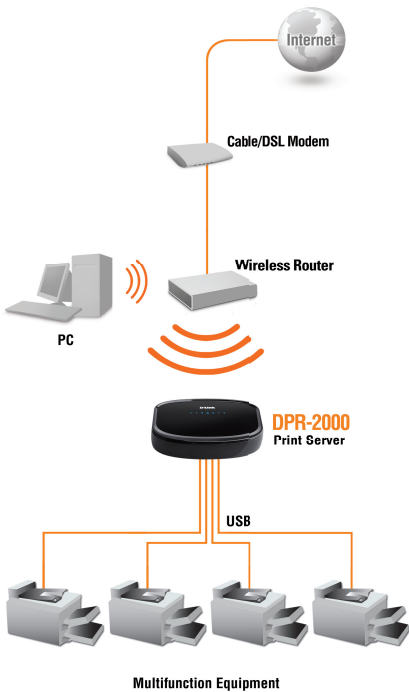

WHAT THIS PRODUCT DOES

The DPR-2000 Multi-port Wireless G Print Server is ideal for office, school and business deployments. It provides four high-speed USB printer connections from a single device and supports the print, scan and fax capabilities of multifunction equipment. This print server offers the easiest and most cost-effective way to share your printers and equipment across a wired or wireless network.

FEATURES

- 4 USB 2.0 printer ports
- Built-in wireless 802.11g interface with WPS (Wi-Fi Protected Setup) support
- 10/100BASE-TX Ethernet port
- Supports Internet Printing Protocol (IPP) for remote printing over the Internet
- Supports a wide range of printers including GDI
- Supports scan and fax functions of multifunction equipment
- Supports TCP/IP, LPR, RAW, IPP

YOUR NETWORK SETUP

TECHNICAL SPECIFICATIONS

INTERFACE STANDARDS

- USB 2.0
- IEEE 802.3, IEEE 802.3u Ethernet
- IEEE 802.11b/g wireless LAN

DEVICE INTERFACES

- 4 USB 2.0 ports
- 802.11b/g wireless LAN
- 1 10/100BASE-TX Ethernet LAN port

WIRELESS FREQUENCY RANGE

- 2.4GHz to 2.5GHz

WIRELESS ANTENNA TYPE

- PIFA antenna

WIRELESS SECURITY

- 64/128 bit WEP
- WPA/WPA2 (Wi-Fi Protected Access)
- WPS support (Wi-Fi Protected Setup)

DEVICE MANAGEMENT

- Web-based management through Internet Explorer v6 or later; or other Java-enabled browsers
- Print Server setup and management program running under Windows

DIAGNOSTIC LEDs

- Power
- Ethernet
- USB (4 LEDs)
- Wireless

POWER INPUT

- 5.0V DC/3A (through external power adapter)

OS SUPPORT

- Windows Vista/XP/2000/NT4/ME/98SE/95
- Apple Mac OS 9.x to MAC OS X 10.4.x
- Linux
- Unix lpr/lpd (HP-UX, SunOS, Solaris, SCO, UnixWare, IBM AIX)
- NetWare 5.x NDPS LPR Remote Printing

OPERATING TEMPERATURE

- 0° to 40°C (32° to 104°F)

STORAGE TEMPERATURE

- -25° to 55°C (-13° to 131°F)

HUMIDITY

- 5% to 95%

DIMENSIONS

- 135 (W) x 27 (H) x 97 (D) mm (5.31 x 1.06 x 3.82 inches)

CERTIFICATIONS

- FCC Class B
- CE
- C-Tick
- IC
- CSA

PRINTER COMPATIBILITY LIST

- CANON: 865R, 960I, LBP3200, PIXMA MP130, PIXMA MP370, PIXMA MP450, PIXMA MP500, PIXMA MP600, PIXMA MP760, PIXMA MP780, PIXMA MP830, PIXMA MP950, S400, FJ890, IP 1000, IP 8500
- DELL: A920, A940
- EPSON: 480SXU, C45, C63, C1100, CX1500, CX3810, CX4100, CX4800, CX5100, CX5900, CX7800, EBL-6200L, LP-1300, PM-800DC, PM-940C, RX-630, R310, R800
- HP: 960C, 1500L, 1600, 2600N, 2605, CM 1015, 3745, 3845, 3930, 5160, 5740, 6540, 6840, D1330, D2360, F380, 1012, 1020, 1022, 1160, 2200D, 3015, 3050, M1005, 4110, 4255, 5510, 5610, 6110, 6210, 6310, 7210, 7310, 7410, C6180, K850, 1215, 2610, 2710, 3210, 3310, 335, 375, 385, 422, 425, 428, 475, 7260, 7550, 7850, 7960, 8050, 8250, 8450, 8750, C4385, C5280, C6180, D5160, D5180, D7160, 7360,
- PSC 1210, PSC 1315, PSC 1350, PSC 1410, PSC 1507, PSC 1510, PSC 1600, PSC 1610, PSC 2210, PSC 2355, PSC 750
- KYOCERA: FS-3820N
- LEXMARK: E232, X1185, X1195, X4550, X6200, X7170, X8350, Z33, Z53, Z818, X4270, X5150, X2350, X3350
- OKI: OKI-C5400N
- SAMSUNG: M-1710, SCX-4200

D-Link Corporation
ACN 052 202 83

No. 289 Xinhua 3rd Road, Neihu, Taipei 114, Taiwan
Specifications are subject to change without notice.
D-Link is a registered trademark of D-Link Corporation and its overseas subsidiaries.
All other trademarks belong to their respective owners.
©2009 D-Link Corporation. All rights reserved.
Release 01 (March 2009)