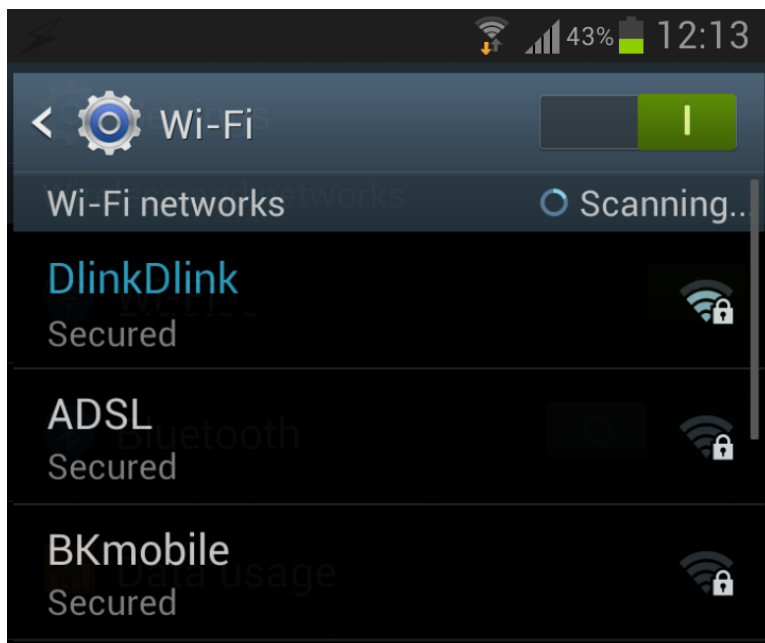

D-Link[®]

TECH SUPPORT

How do I connect my android device to my wireless network?

How do I connect my android device to my wireless network?

Note: These steps are for Android ver. 4.1 (Jelly Bean)

Step 1: On your Android device, select the Settings icon.

Step 2: Under Settings, choose Wi-Fi.

Step 3: Select the Wi-Fi network name you want to connect to:

Step 4: If the Wi-Fi network is password protected, type in your password and select Connect.

You should now be connected to your Wi-Fi network.