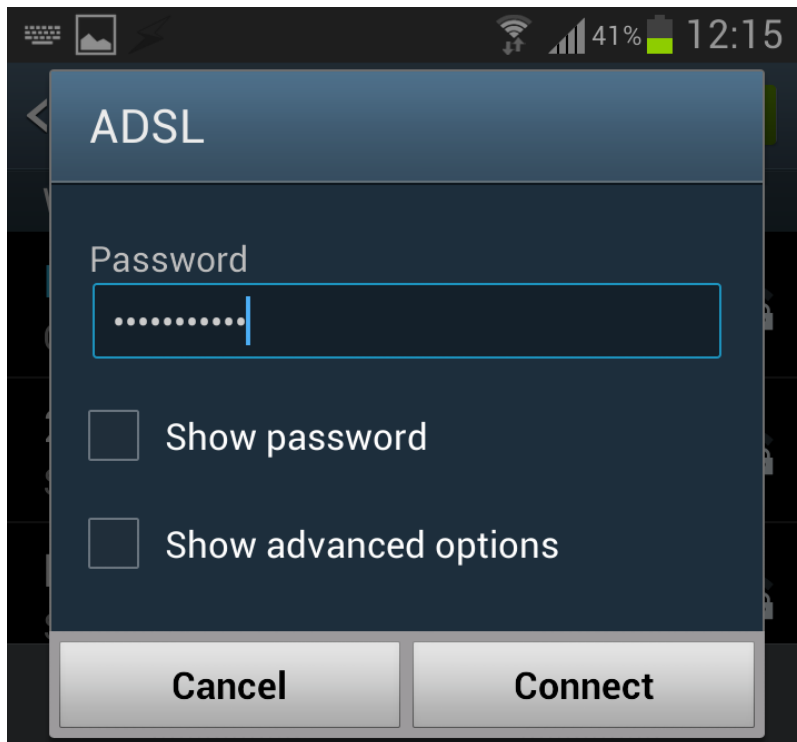

D-Link[®]

TECH SUPPORT

How do I connect my android device to my wireless network?

How do I connect my android device to my wireless network?

Note: These steps are for Android ver. 4.1 (Jelly Bean)

Step 1: On your Android device, select the Settings icon.

Step 2: Under Settings, choose Wi-Fi.

Step 3: Select the Wi-Fi network name you want to connect to:

Step 4: If the Wi-Fi network is password protected, type in your password and select Connect.

You should now be connected to your Wi-Fi network.