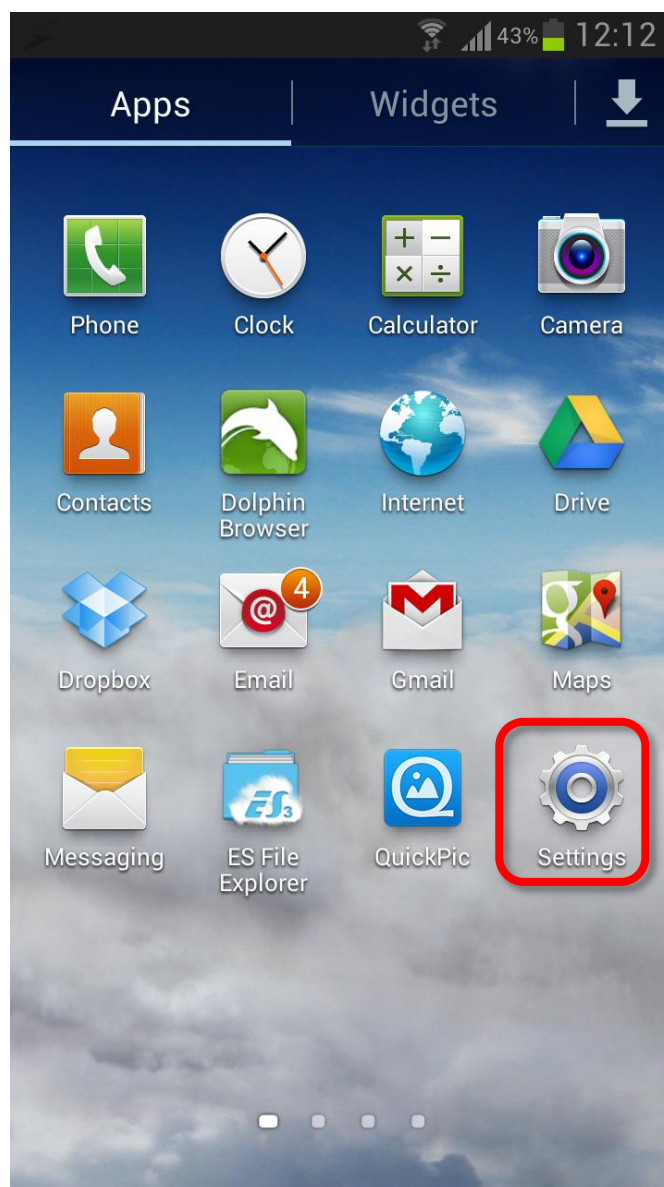

D-Link[®]

TECH SUPPORT

How do I connect my android device to my wireless network?

How do I connect my android device to my wireless network?

Note: These steps are for Android ver. 4.1 (Jelly Bean)

Step 1: On your Android device, select the Settings icon.

Step 2: Under Settings, choose Wi-Fi.

Step 3: Select the Wi-Fi network name you want to connect to:

Step 4: If the Wi-Fi network is password protected, type in your password and select Connect.

You should now be connected to your Wi-Fi network.