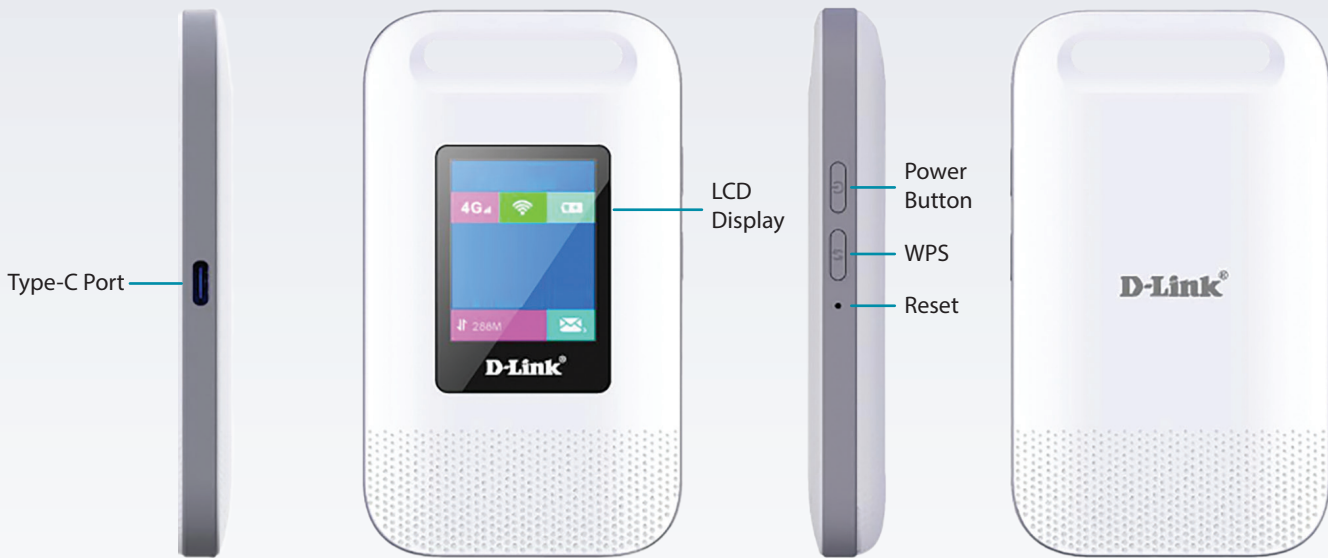

Front View

Technical Specifications		
General		
Frequency Support¹	• LTE Mode: • Category 4: Band 1/3/5/7/8/20/28/38/40/41 • WCDMA/HSPA/HSPA+/DC-HSPA Mode: Band 1/5/8 • GSM: Band 3/8	
Data Throughput²	• Cat6 LTE Mode: • Downlink: 300Mbps • Uplink: 50Mbps	• WCDMA/HSPA/HSPA+/DC-HSPA Mode: • Downlink: 42Mbps • Uplink: 5.76Mbps
Security	• WPA/WPA2 PSK Auto (TKIP/AES)	• WPS Push-Button Connection
Advanced Functions	• Built-in Firewall • Built-in NAT	
Wi-Fi Data Rates²	• Up to 573Mbps with 802.11ax/ac/n clients • 6/9/11/12/18/24/36/48/54 Mbps in 802.11g mode	• 1/2/5.5/11Mbps in 802.11b mode
Functionality		
Wireless Security Features	• WPA/WPA2 PSK Auto (TKIP/AES)	• WPS Push-Button Connection
Firewall	• Network Address Translation (NAT)	
Advanced Features³	• SMS messaging • USSD support • Supports local updates, FOTA