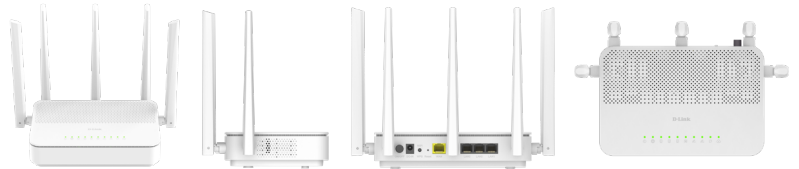

BE3600 Wi-Fi 7 Router

C36

Affordable Wi-Fi 7 For Every Home

The C36 BE3600 Wi-Fi 7 Router delivers faster, more stable Wi-Fi for everyday homes, simply and affordably. With speeds up to 3.6Gbps¹, it ensures smoother streaming, quicker downloads, and reliable coverage, without a complicated setup.

- **Wi-Fi 7 Dual-Band:** Delivers dual-band speeds up to 3.6Gbps¹ for 4K streaming, gaming, and video calls
- **Multi-Link Operation (MLO):** Simultaneously transmits data across different bands to minimise congestion
- **Maximised Coverage:** Equipped with five external antennas with Beamforming technology, including a dedicated RX antenna, delivering enhanced signal reception, and more reliable connections
- **2.5Gbps WAN Port:** Ensures fast and stable high-speed wired connections
- **Mesh Expandable:** Easily create a whole-home Mesh network by adding additional C series units²
- **OFDMA and MU-MIMO Technologies:** Enhance Wi-Fi efficiency and minimise latency when serving multiple devices simultaneously
- **Enhanced Security:** Supports WPA3 encryption and cybersecurity certification for stronger data protection
- **Simple Setup:** Network setup and management are simplified through the free D-Link FALCON app