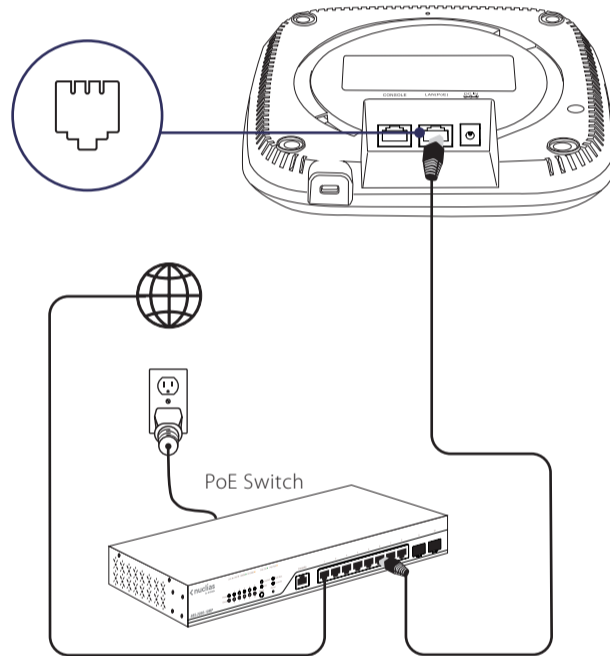

# Quick Start Guide

DBA-X1230P

**D-Link**

OR

SSID	Password
Nuclias_Guest	
Nuclias_Office	password

OR

<https://www.nuclias.com>

<https://www.dlink.com/support>