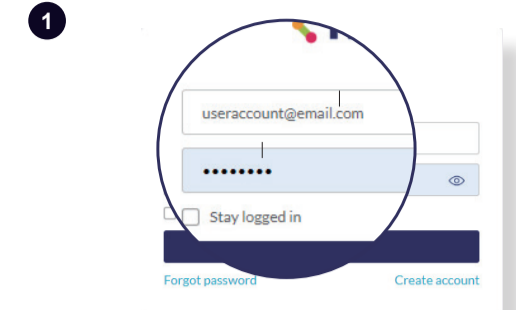

# Quick Start Guide

DBA-X1230P

**D-Link**

OR

SSID	Password
Nuclias_Guest	
Nuclias_Office	password

OR

<https://www.nuclias.com>

<https://www.dlink.com/support>