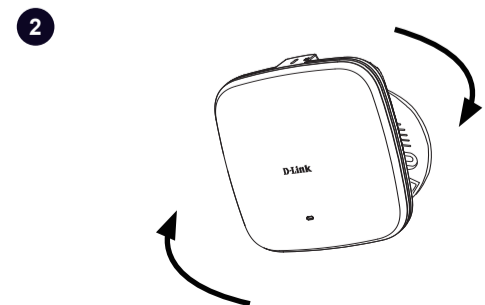

# Quick Start Guide

DBA-X1230P

**D-Link**

OR

SSID	Password
Nuclias_Guest	
Nuclias_Office	password

OR

<https://www.nuclias.com>

<https://www.dlink.com/support>