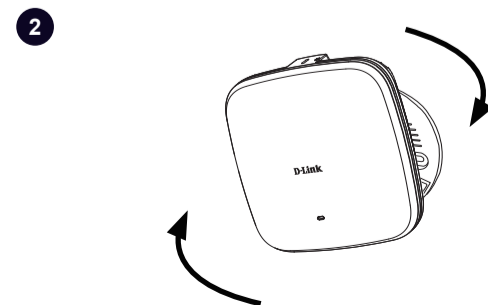

# Quick Start Guide

DBA-X1230P

**D-Link**

OR

SSID	Password
Nuclias_Guest	
Nuclias_Office	password

OR

<https://www.nuclias.com>

<https://www.dlink.com/support>