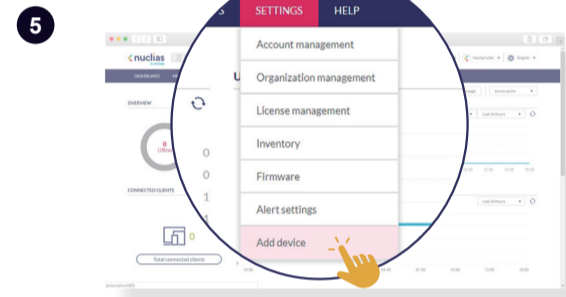

# Quick Start Guide

DBA-X1230P

**D-Link**

OR

SSID	Password
Nuclias_Guest	
Nuclias_Office	password

OR

<https://www.nuclias.com>

<https://www.dlink.com/support>