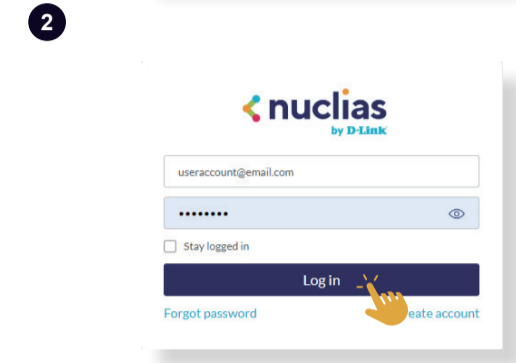

# Quick Start Guide

DBA-X1230P

**D-Link**

OR

SSID	Password
Nuclias_Guest	
Nuclias_Office	password

OR

<https://www.nuclias.com>

<https://www.dlink.com/support>