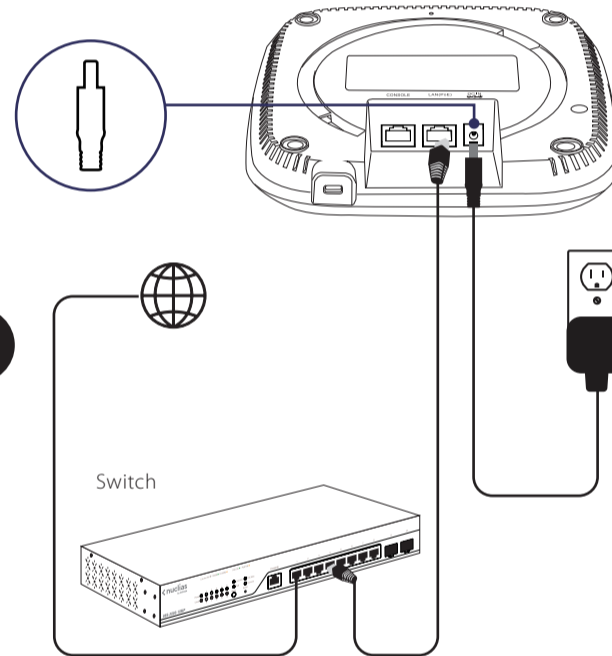

# Quick Start Guide

DBA-X1230P

**D-Link**

OR

SSID	Password
Nuclias_Guest	
Nuclias_Office	password

OR

<https://www.nuclias.com>

<https://www.dlink.com/support>