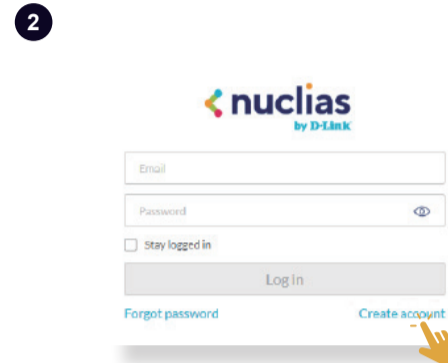

# Quick Start Guide

DBA-X1230P

**D-Link**

OR

SSID	Password
Nuclias_Guest	
Nuclias_Office	password

OR

<https://www.nuclias.com>

<https://www.dlink.com/support>