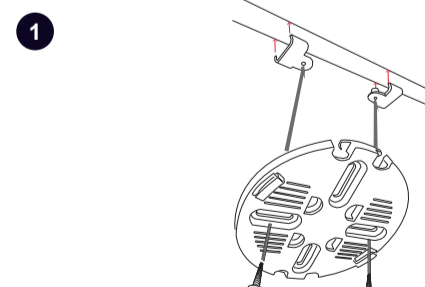

# Quick Start Guide

DBA-X1230P

**D-Link**

OR

SSID	Password
Nuclias_Guest	
Nuclias_Office	password

OR

<https://www.nuclias.com>

<https://www.dlink.com/support>