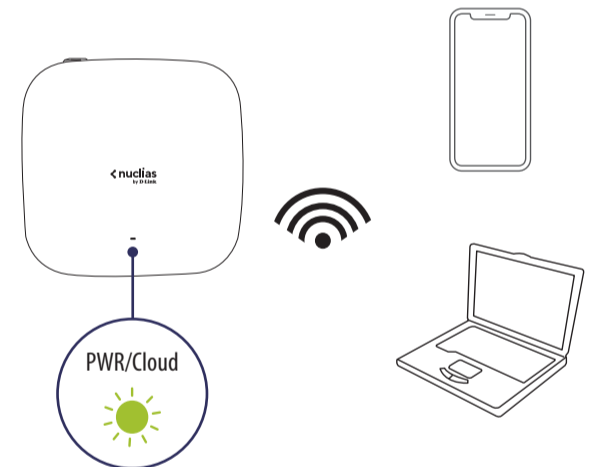

# Quick Start Guide

DBA-X1230P

**D-Link**

OR

SSID	Password
Nuclias_Guest	
Nuclias_Office	password

OR

<https://www.nuclias.com>

<https://www.dlink.com/support>