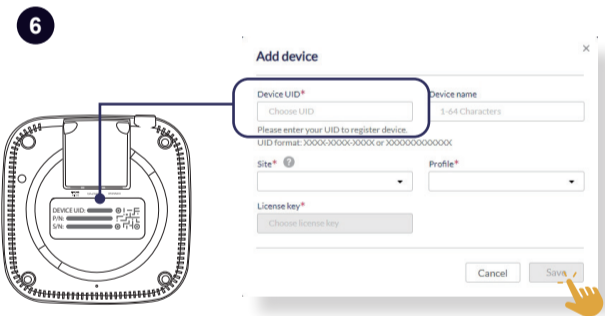

# Quick Start Guide

DBA-X1230P

**D-Link**

OR

SSID	Password
Nuclias_Guest	
Nuclias_Office	password

OR

<https://www.nuclias.com>

<https://www.dlink.com/support>