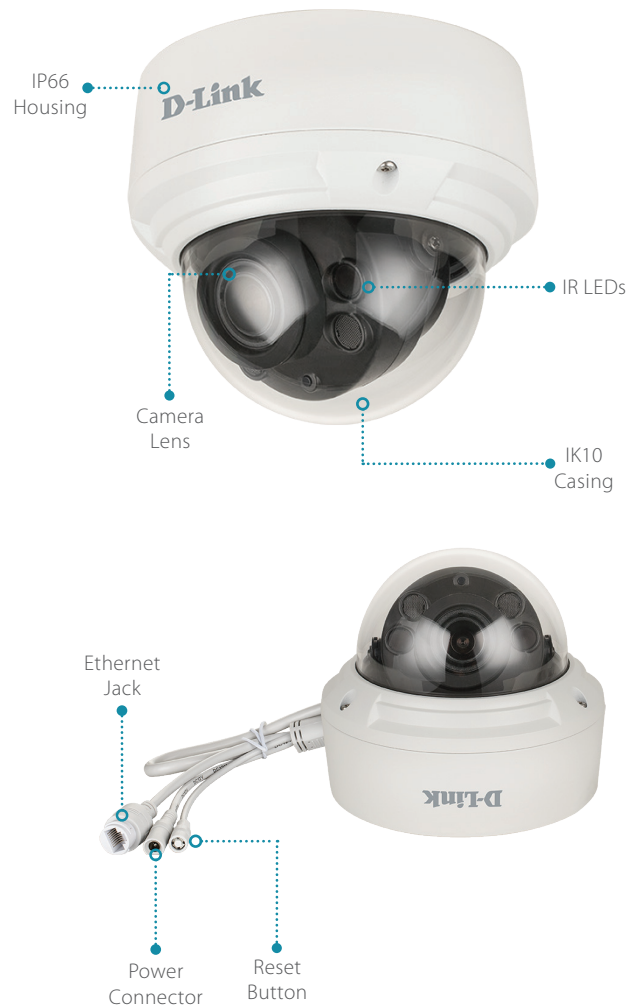

Camera

Camera Hardware Profile	1/2.5" 8-megapixel progressive CMOS sensor 30 meter IR illumination distance Minimum illumination: Color: 0.02 lux @(F1.4, AGC ON) B/W: 0 lux @(IR LED ON) Built-in Infrared-Cut Removable (ICR) Filter module 18x digital zoom Minimum object distance 0.5 m Focal length: 3.3 mm - 12 mm Aperture: F1.4 Angle of view: (H) 108.6° - 35° (V) 56° - 21° (D) 125° - 42° 3-axis adjustment angle (non-motorized): Pan: 355° Tilt: 10° - 90° Rotate: 355°

Camera Housing	IP66 certified weatherproof housing Supports IK10 standard

Image Features	Configurable image size/quality/frame rate/bit rate Time stamp and text overlays Configurable shutter speed/brightness/saturation/contrast/sharpness/3D filter Configurable motion detection area Configurable privacy mask zones Auto White Balance (AWB) Auto Gain Control (AGC) Wide Dynamic Range (WDR) Corridor mode

Video Compression	Simultaneous H.265/H.264/MJPEG format compression JPEG for still images

Max. Video Resolution and Frame Rate	3840 x 2160 at up to 20 fps

External Device Interfaces	microSD card slot¹ Reset button 10/100 Base-TX Fast Ethernet port (supports 802.3af PoE Class 3)

Network

Network Protocols	IPv4 HTTP/HTTPS RTSP/RTP/RTCP TCP UDP DHCP DNS DDNS NTP FTP SMTP Client ONVIF Profile S compliant ARP ICMP PPPoE SNMP v1/v2c/v3