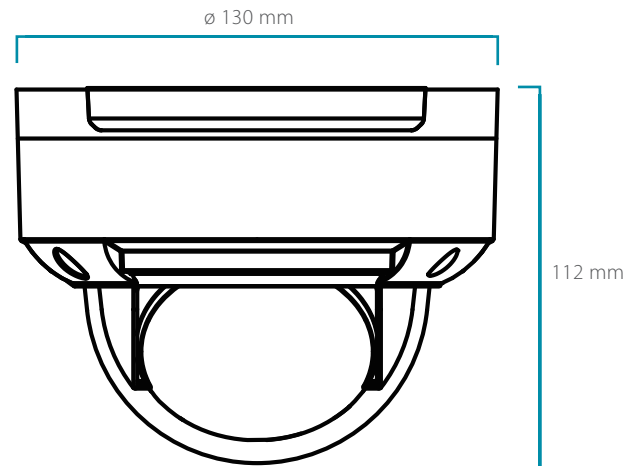

System Management

Event Management	Motion detection Multiple event notifications Event notification and uploading of snapshots via e-mail or FTP Video recording via microSD card, D-ViewCam, D-Link NVR or ONVIF-compliant NAS
Remote Management	Remote management via D-ViewCam software Remotely take snapshots/video clips and save to a local hard drive Configuration interface accessible via a web browser
System Requirements for Web Interface	Operating System: Microsoft Windows Browser: Internet Explorer 11 for full function; Chrome and Firefox (MJPEG only)
D-ViewCam System Requirements	Operating System: Windows 10 Protocol: Standard TCP/IP
D-ViewCam Software Functions	Supports all management functions provided in the web interface Scheduled motion trigger or manual recording options Remote management of up to 64 cameras Viewing of up to 64 cameras on one screen

General

Weight	750 g ± 5%
External Power Adapter	100 to 240 V AC, 50/60 Hz (Input), 12 V DC 1.5 A (Output)
Power Consumption	8 W ± 5% (PoE)
Operating Temperature	-30 to 50 °C (-22 to 122 °F)
Storage Temperature	-20 to 70 °C (-4 to 158 °F)
Operating/Storage Humidity	Max. 90% non-condensing
Dimension	∅ 130 mm x 112 mm (∅ 5.1 in x 4.4 in)
Certifications	CE, FCC, RCM

Order Information

DCS-4618EK	Vigilance 8 Megapixel H.265 Outdoor Dome Camera
Hardware Version	A

¹ microSD card not included. Supports capacity up to 256 GB.