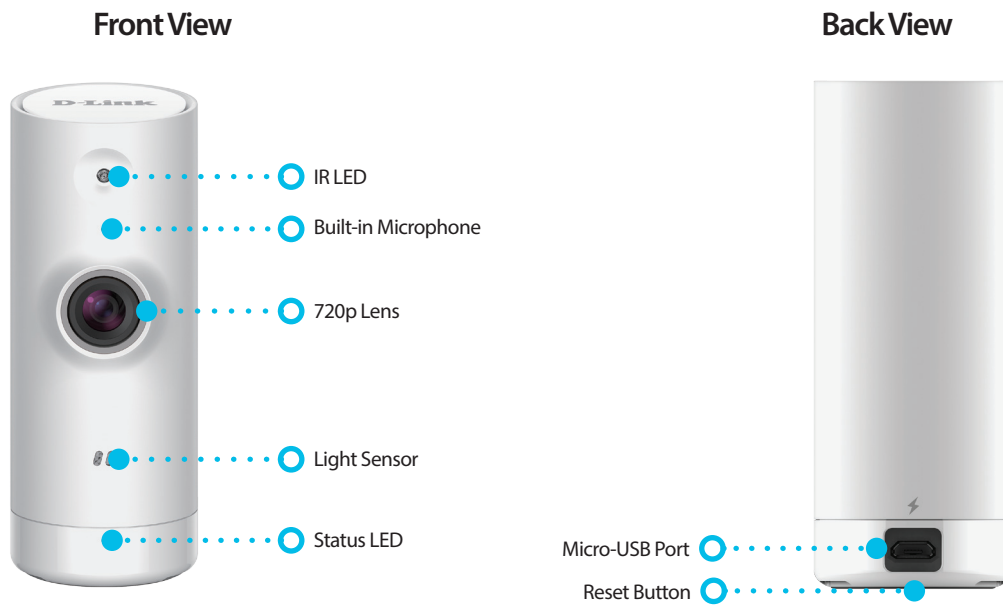

Anytime, Anywhere Access with mydlink® Cloud Recording

With a mydlink® cloud recording subscription, you can have peace of mind with your video recordings from your DCS-8000LH sent automatically to a cloud server. You can play back recordings from the cloud or download video clips to your mobile device from anywhere, anytime through the Internet. Access real-time live views of your cameras using the mydlink® mobile app and set automated schedules via your mobile device, no matter where you are..

Product Images

Technical Specifications

Camera		
Hardware Profile	• 1/4" progressive CMOS sensor • Minimum illumination: • B/W (Night Mode), IR LEDs on: 0 lux • Minimum object distance: 50 cm • Lens focal length: 2.39 mm • Aperture: F2.4 • 16 ft (5 m) IR illumination distance	• Angle of view (16:9): • Horizontal: 112° • Vertical: 54° • Diagonal: 120° • Built-in Infrared-Cut Removable (ICR) Filter • Built-in microphone
Image Features	• Time stamp and text overlays • Configurable sound detection level	• Configurable motion detection windows
Video Compression	• H.264 format compression	• JPEG for still images
Video Resolution	• 720p (1280 x 720) at up to 30 fps	
Audio Support	• MPEG-2 AAC LC	
Network		
Connectivity	• 802.11b/g/n wireless with WPA/WPA2 encryption • Operates on 2.4 GHz band • Bluetooth 4.0	• Single-band 1T1R mode supports a maximum data rate of 72.2 Mbps (PHY rate) using 20 MHz bandwidth³