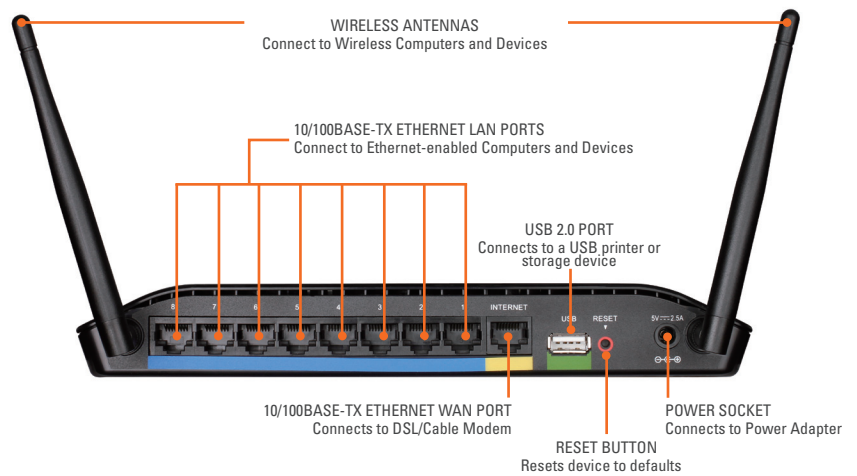

WHAT THIS PRODUCT DOES

Simply connect the DIR-632 to your cable or DSL modem to share your broadband Internet connection with multiple computers, game consoles, or media players throughout your home or office. Once connected, you can create your own personal wireless network to share documents, music, photos, and more.

KEY FEATURES

- Wireless N technology provides high speeds and extended coverage range
- Advanced WEP, WPA™, or WPA2™ encryption for secure wireless networking
- Backward compatible with 802.11g and 802.11b devices including game consoles and digital media players
- Integrated 8-port 10/100 Mbps Fast Ethernet switch
- Wireless LAN scheduling can shut down your wireless network when not in use, helping you to save energy
- Power saving by link status