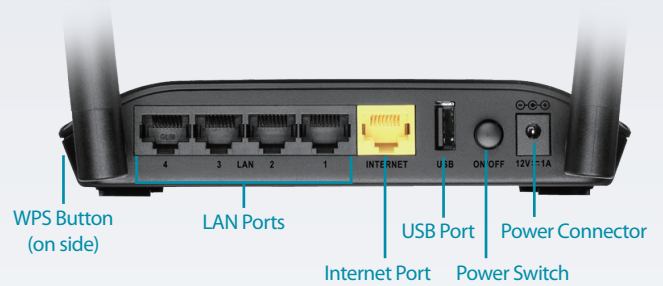

Easy to Set Up, Easy to Secure

Sharing your Internet connection doesn't have to be a complicated process; just open a web browser to access the setup wizard and follow the easy step-by-step instructions to get started. Implement WPA/WPA2 wireless security in minutes with the wireless network setup wizard, or use Wi-Fi Protected Setup (WPS), which establishes a secure connection to new devices without the need to enter settings or create passwords. In addition, the built-in firewall protects against malicious attacks from the Internet, and access control features allow you to restrict access to your network.

Back View

Technical Specifications

General

Device Interfaces	• IEEE 802.11ac wireless LAN¹ • IEEE 802.11 a/b/g/n wireless LAN	• 10/100 fast Ethernet WAN port • Four 10/100 fast Ethernet LAN ports
LEDs	• Power • Internet • WLAN	• LAN (for each port) • WPS
Antenna Type	• Two external antennas	
Operating Frequency	• 2.4 GHz band: 2400 - 2483.5 MHz	• 5 GHz band: 5150 - 5725 MHz
Standards	• IEEE 802.11ac (draft) • IEEE 802.11n • IEEE 802.11g	• IEEE 802.11b • IEEE 802.11a • IEEE 802.3u
Minimum Requirements	• Windows 8/7/Vista/XP SP3, or Mac OS X 10.4 or higher • Internet Explorer 7, Firefox 12.0, Chrome 20.0, Safari 4.0, or other Java-enabled browser	• Ethernet interface or Wi-Fi • Cable or DSL Modem • Subscription with an Internet Service Provider

Functionality

Security	• WPA & WPA2 (Wi-Fi Protected Access)	• WPS (Wi-Fi Protected Setup)
Advanced Features	• Web setup wizard • QoS (Quality of Service) • DMZ (Demilitarized Zone)	• Firewall - Network Address Translation (NAT) • Guest zone • IPv6 ready
mydlink SharePort Features	• Remote Access Mode: Access files through the Internet • Local Access Mode: Access files from any device connected to the DIR-816L	• SharePort Web File Access support (web browser) • Access files from any device connected to the DIR-816L • Accepts USB storage drives up to 250 GB
mydlink Lite Features	• Remote Management • View current upload/download bandwidth • View currently connected clients • View web browsing history per client	• Block/unblock client network access • Manage wireless network details • Accessible through a web browser or iOS or Android mobile app
Mobile App Support	• mydlink Lite • mydlink SharePort • QRS Mobile	• Apps support iPhone®, iPad®, iPod Touch®, and Android™ devices