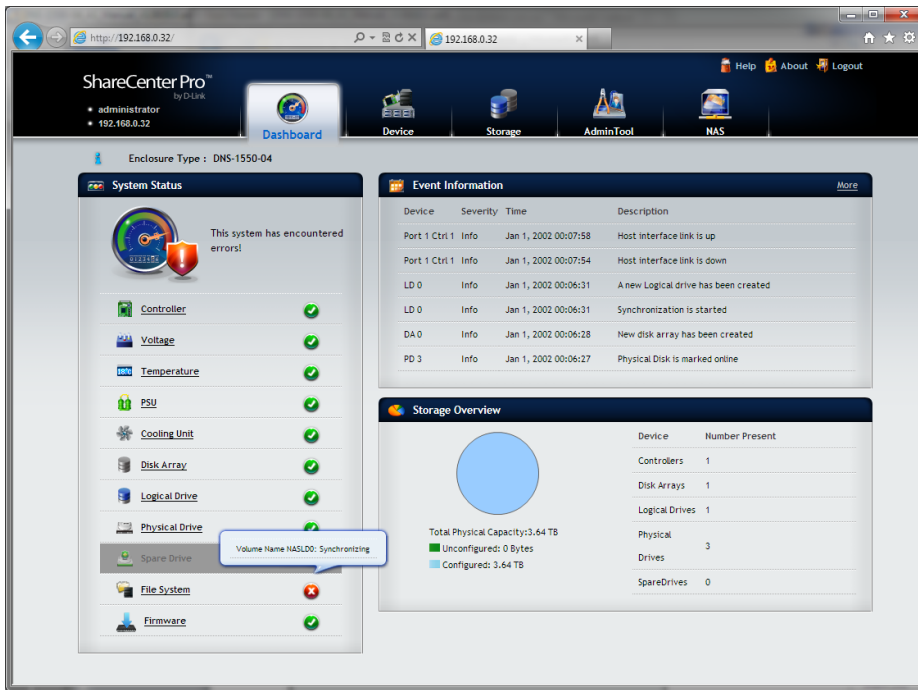

# DNS-1550-04

Firmware 03.00.4800.24

Admin/password

ShareCenter Pro™ by D-Link

administrator  
192.168.0.32

Dashboard Device Storage AdminTool NAS