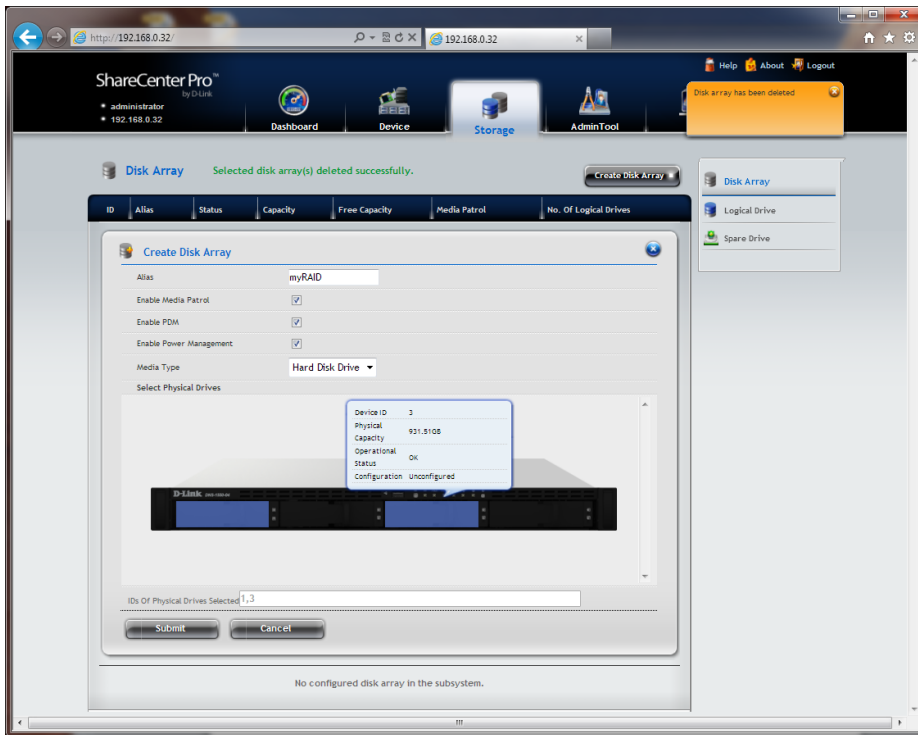

Create Spare Drive: