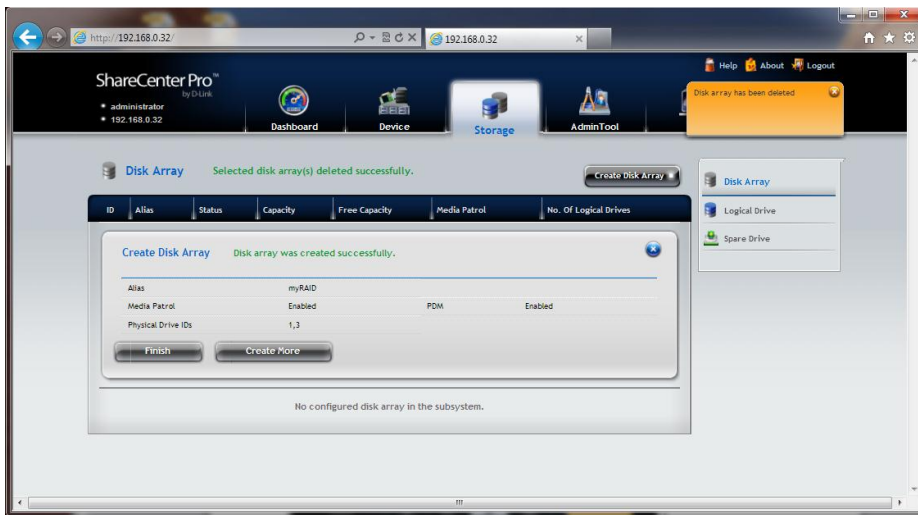

Create Spare Drive: