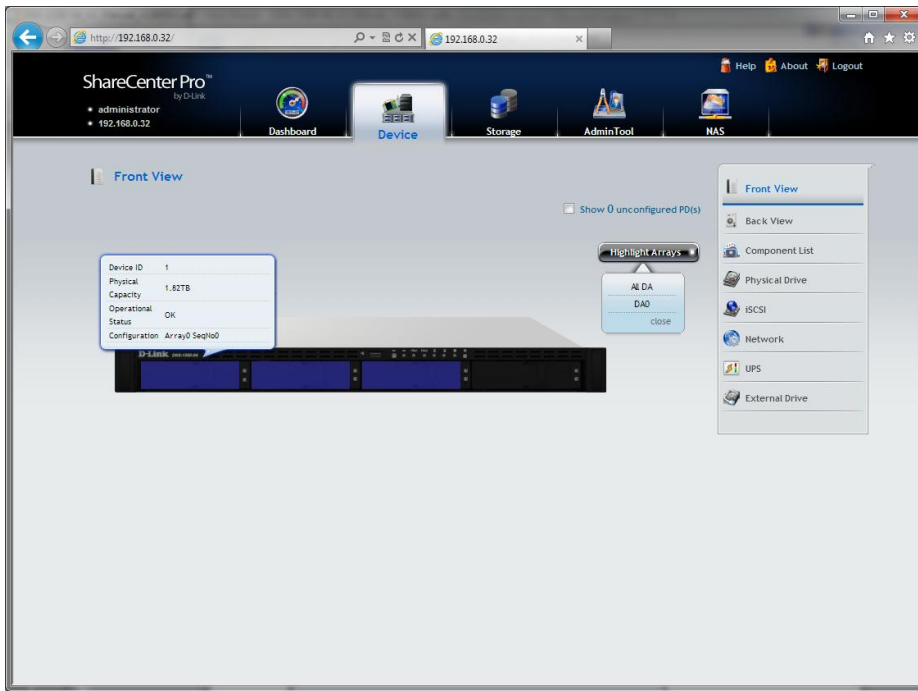

# DNS-1550-04

Firmware 03.00.4800.24

Admin/password

ShareCenter Pro™ by D-Link

administrator  
192.168.0.32

Dashboard Device Storage AdminTool NAS