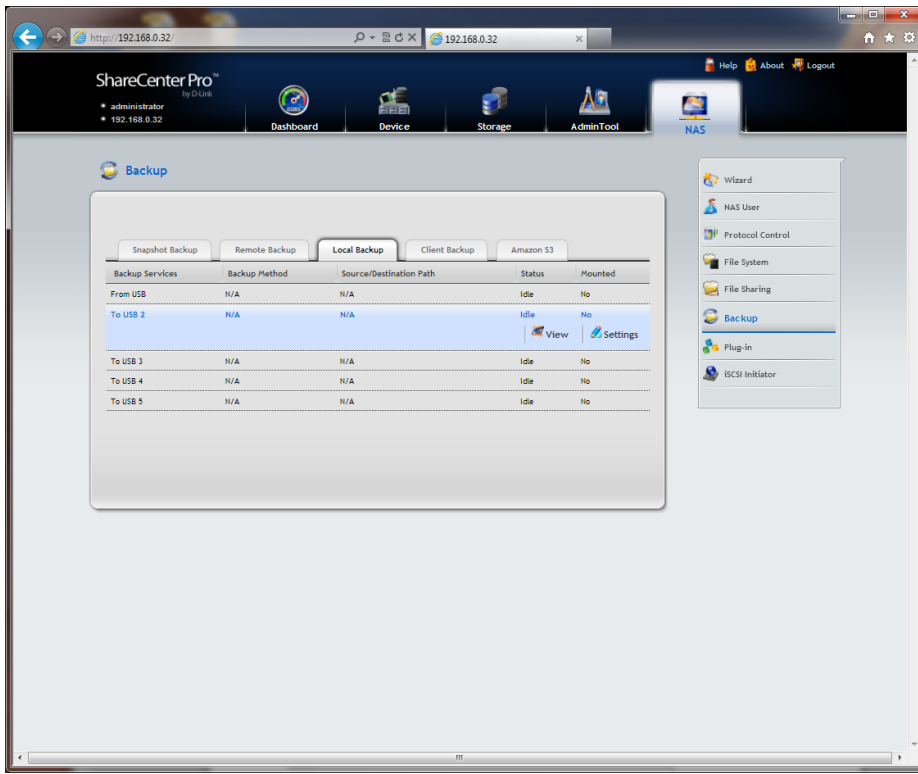

### Backup

Create

Snapshot Backup Remote Backup Local Backup Client Backup Amazon S3

Task ID	Timestamp	Volume	Status	Capacity	Usage (%)	Export	Schedule
N/A							

Wizard  
NAS User  
Protocol Control  
File System  
File Sharing  
Backup  
Plug-in  
iSCSI Initiator