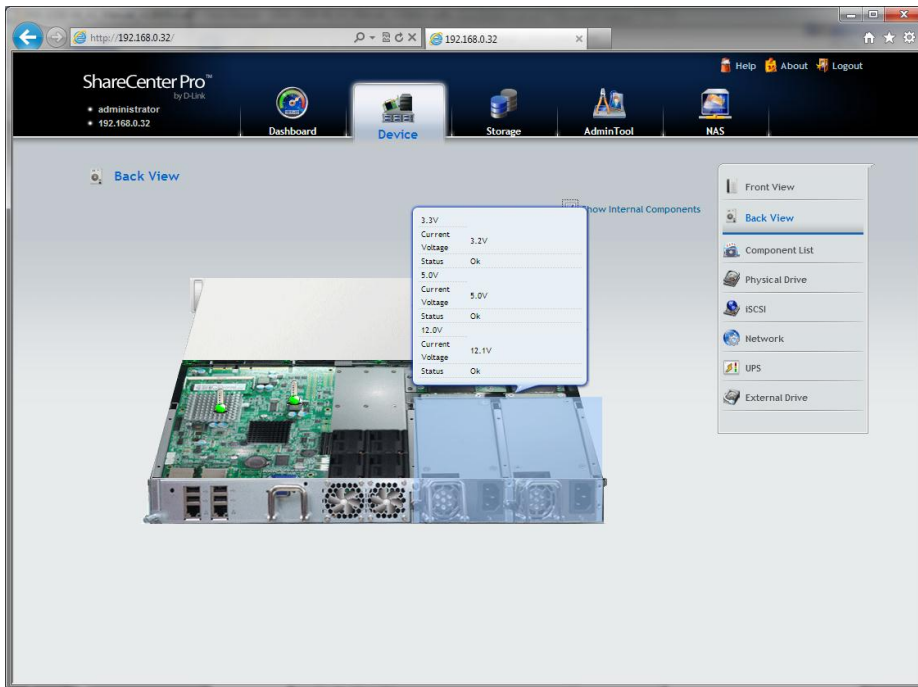

# DNS-1550-04

Firmware 03.00.4800.24

Admin/password

ShareCenter Pro™ by D-Link

administrator  
192.168.0.32

Dashboard Device Storage AdminTool NAS