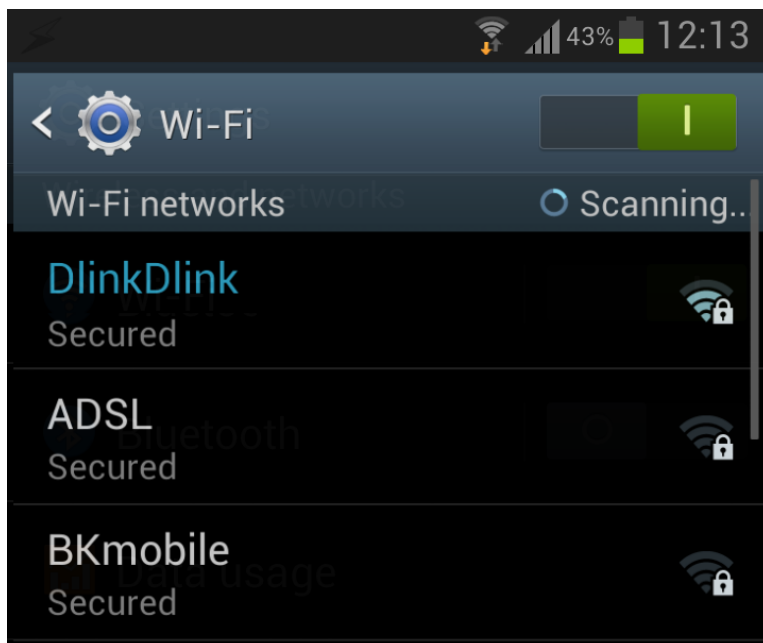

D-Link[®]

TECH SUPPORT

How do I connect my android device to my wireless network?

How do I connect my android device to my wireless network?

Note: These steps are for Android ver. 4.1 (Jelly Bean)

Step 1: On your Android device, select the Settings icon.

Step 2: Under Settings, choose Wi-Fi.

Step 3: Select the Wi-Fi network name you want to connect to:

Step 4: If the Wi-Fi network is password protected, type in your password and select Connect.

You should now be connected to your Wi-Fi network.