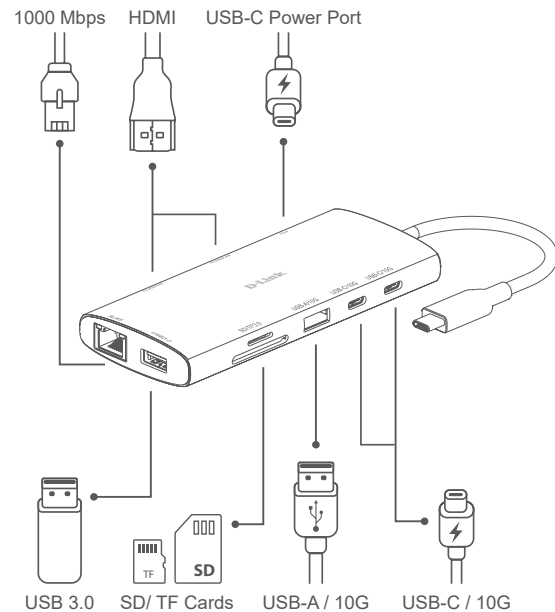

10-in-1 USB-C Hub

Quick Start Guide

1

2

3

FCC Warning

This device complies with Part 15 of the FCC Rules. Operation is subject to the following two conditions:

- (1) This device may not cause harmful interference, and
- (2) this device must accept any interference received, including interference that may cause undesired operation.

<https://www.dlink.com/en/support>

<https://warranty.dlink.com>

<https://register.dlink.com/>