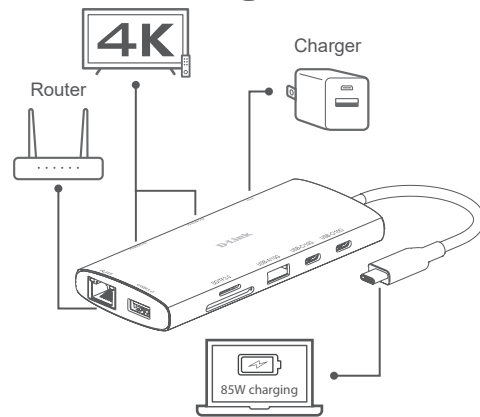

10-in-1 USB-C Hub

Quick Start Guide

1

2

3

FCC Warning

This device complies with Part 15 of the FCC Rules. Operation is subject to the following two conditions:

- (1) This device may not cause harmful interference, and
- (2) this device must accept any interference received, including interference that may cause undesired operation.

<https://www.dlink.com/en/support>

<https://warranty.dlink.com>

<https://register.dlink.com/>