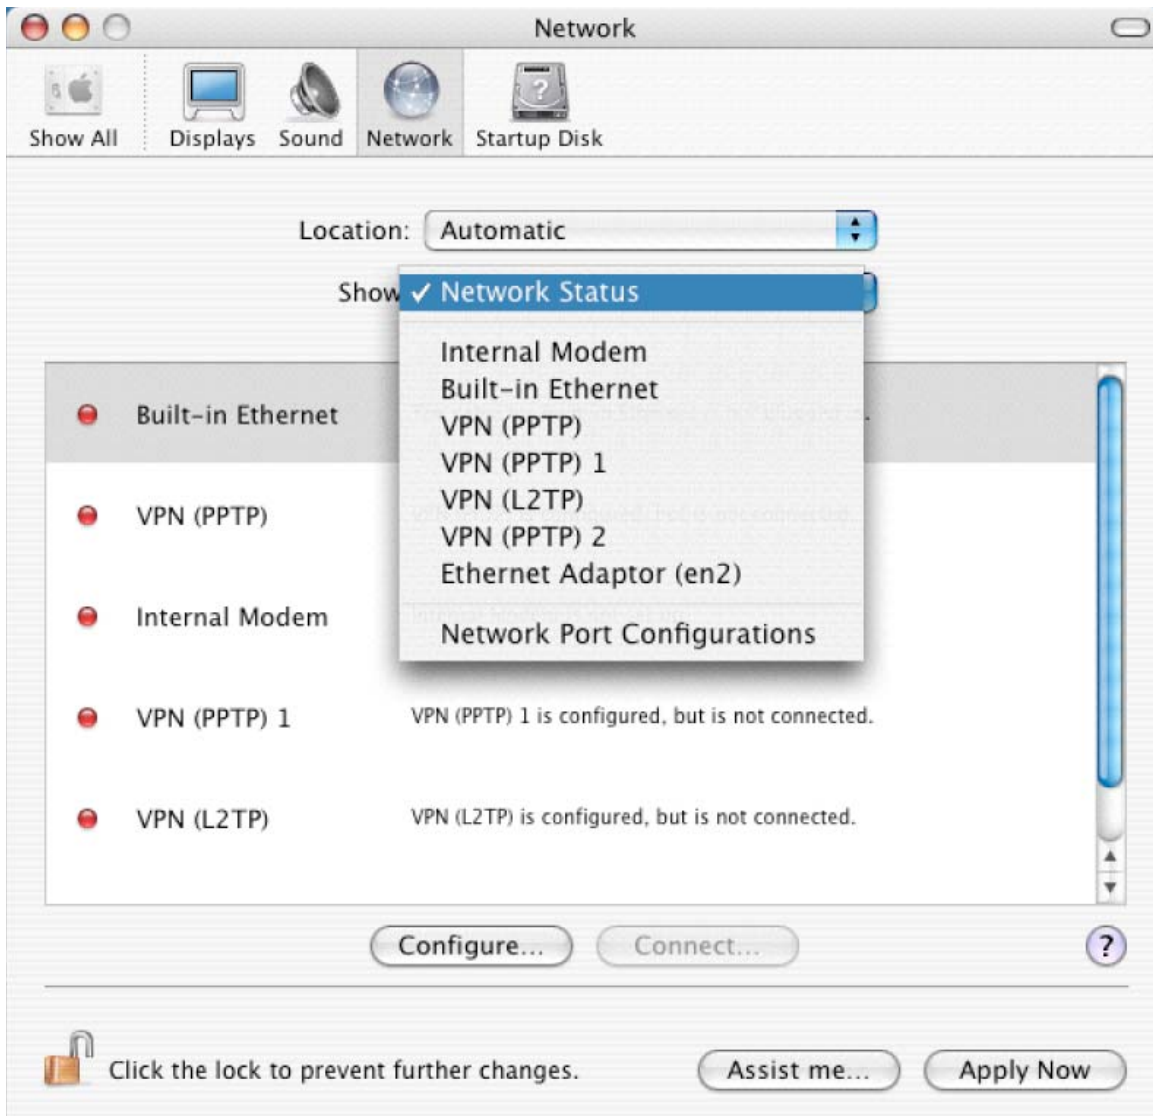

Start Scan

Add to Profile

Connect

Wireless Adapter Settings

Advanced Info

Configuration Utility Version: 2.0.3.0
MAC Address: 00-17-9A-B1-4B-DF
Driver Version: 1.0.5.2
EEPROM Version: 1.1

Cancel

Apply

Network

Show All Displays Sound Network Startup Disk

Location: Automatic

New Port Detected

A new network port has been detected:

Ethernet Adaptor (en2)

Please verify that it is configured correctly, then press Apply Now to activate it.

OK

- Built-in
- VPN (PPTP)
- Internal
- VPN (PPTP) 1 VPN (PPTP) 1 is configured, but is not connected.
- VPN (L2TP) VPN (L2TP) is configured, but is not connected.

Configure... Connect... ?

Click the lock to prevent further changes. Assist me... Apply Now

Network

- Show All
- Displays
- Sound
- Network
- Startup Disk

Location: Automatic

Show: Ethernet Adaptor (en2)

- TCP/IP
- PPPoE
- AppleTalk
- Proxies
- Ethernet

Configure IPv4: Using DHCP

IP Address: Renew DHCP Lease