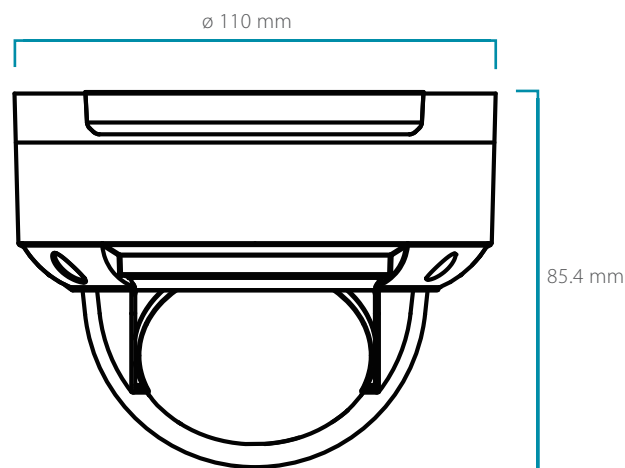

System Management

Event Management	- Motion detection - Multiple event notifications - Event notification and uploading of snapshots via e-mail or FTP - Video recording via microSD card, D-ViewCam, D-Link NVR or ONVIF-compliant NAS
Remote Management	- Remote management via D-ViewCam software - Remotely take snapshots/video clips and save to a local hard drive - Configuration interface accessible via a web browser
System Requirements for Web Interface	- Operating System: Microsoft Windows - Browser: Internet Explorer 11 for full function; Chrome and Firefox (MJPEG only)
D-ViewCam System Requirements	- Operating System: Windows 10 - Protocol: Standard TCP/IP
D-ViewCam Software Functions	- Supports all management functions provided in the web interface - Scheduled motion trigger or manual recording options - Remote management of up to 64 cameras - Viewing of up to 64 cameras on one screen

General

Weight	470 g ± 5%
External Power Adapter	100 to 240 V AC, 50/60 Hz (Input), 12 V DC 1.5 A (Output)
Power Consumption	8 W ± 5% (PoE)
Operating Temperature	-30 to 50 °C (-22 to 122 °F)
Storage Temperature	-20 to 70 °C (-4 to 158 °F)
Operating/Storage Humidity	Max. 90% non-condensing
Dimension	∅ 110 mm x 85.4 mm (∅ 4.3 in x 3.4 in)
Certifications	CE, FCC, RCM

Order Information

DCS-4614EK	Vigilance 4 Megapixel H.265 Outdoor Dome Camera
Hardware Version	A

¹ microSD card not included. Supports capacity up to 256 GB.