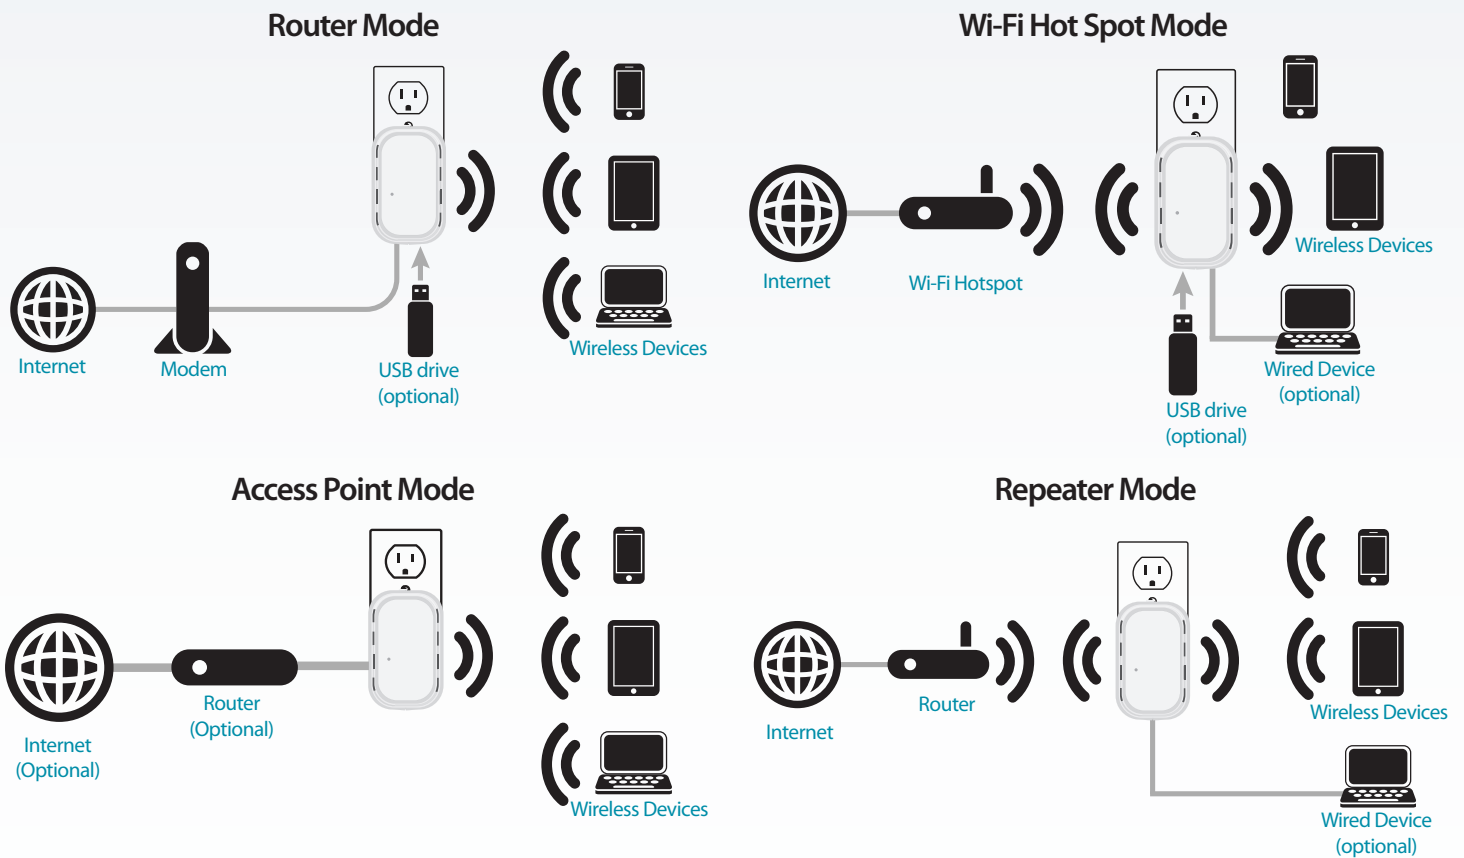

The DIR-505 can also be used as a media server for your home, and includes a built-in DLNA server to stream media stored on your USB storage drive to any DLNA compliant player, including the PlayStation 3® and Xbox 360®.

Take It with You

For easy connectivity and file sharing on the go, the DIR-505 is ideal. Its compact design fits easily in your pocket, and is ready to use by simply plugging it in. You can leave your mobile device chargers at home, as the All-in-one Mobile Companion can be used as a USB charger to power your smartphone on the go.

Easy to Set Up, Easy to Use

Setting up the All-in-one Mobile Companion is simple. Just plug it in, connect to it wirelessly with a PC or mobile device, and follow the steps in the built-in Setup Wizard to configure the DIR-505. Alternatively, you can use the QRS Mobile app for mobile devices to take you step by step through the setup process.^{2,4}

Technical Specifications

General

Device Interfaces	• 802.11n/g/b wireless • WAN/LAN 10/100 Ethernet port • WPS button	• USB 2.0 port • Reset button
LEDs	• Status/WPS	
Standards	• IEEE 802.11g/b, compatible with 802.11n devices • IEEE 802.3	• IEEE 802.3u • USB 2.0
Wireless Modes	• Router Mode • Access Point Mode	• Repeater Mode • Wi-Fi Hot Spot Mode
Wireless Frequency Range	• 2.4 GHz to 2.4835 GHz	
Antennas	• Internal antenna	
Plug Type	• Region dependent