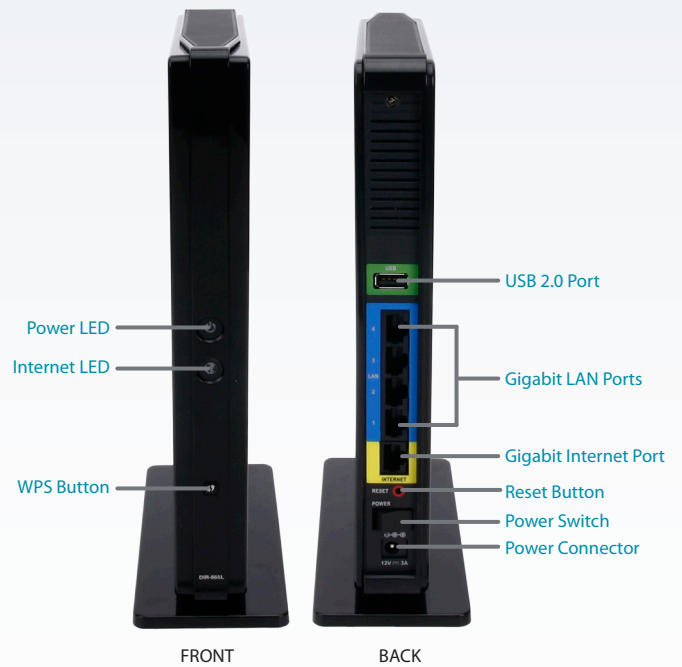

Smart Antennas Provide Optimal Coverage

The antennas in the Wireless AC1750 Dual Band Gigabit Cloud Router have been carefully placed to ensure that you will get little to no dead coverage in any environment. The high-powered amplifier will make sure the wireless signal is enhanced by isolating and ignoring electrical interference and other radio noise that can slow data transmission.

Easy to Set Up and Use

Get the DIR-865L up and running in no time right from your couch using the QRS (Quick Router Setup) Mobile app on your iOS or Android device. Simply plug in the router, open the app, and follow a few easy steps to get your home network connected without having to touch a computer. You can also set up a secure network with the touch of a button using Wi-Fi Protected Setup. Simply press the WPS button to instantly establish a secure connection to a new device.

mydlink Zero Configuration

If you have additional mydlink cloud products, you can take advantage of mydlink Zero Configuration. Simply connect your mydlink-enabled device to the DIR-865L and the router will automatically link it to your mydlink account, allowing even novice users to set up and use their new device immediately. Set up a home surveillance network in an instant using D-Link Cloud Cameras, or effortlessly stream your media files across the Internet with our ShareCenter Cloud Storage products – no configuration required.

Technical Specifications		
General		
Device Interfaces	• 802.11 a/b/g/n/ac wireless LAN • Four 10/100/1000 Gigabit LAN ports	• 10/100/1000 Gigabit WAN port • USB 2.0 port
Antenna Type	• Six internal antennas with beam-forming technology	
Standards	• IEEE 802.11ac (draft) • IEEE 802.11n • IEEE 802.11g • IEEE 802.11b	• IEEE 802.11a • IEEE 802.3 • IEEE 802.3u
Minimum System Requirements	• Windows 7/Vista/XP SP3 or Mac OS X 10.4 or higher • Microsoft Internet Explorer 6 or higher, Firefox 1.5 or higher, or other Java-enabled browser	• CD-ROM • Ethernet network interface • Cable or DSL modem • Subscription with an Internet Service Provider