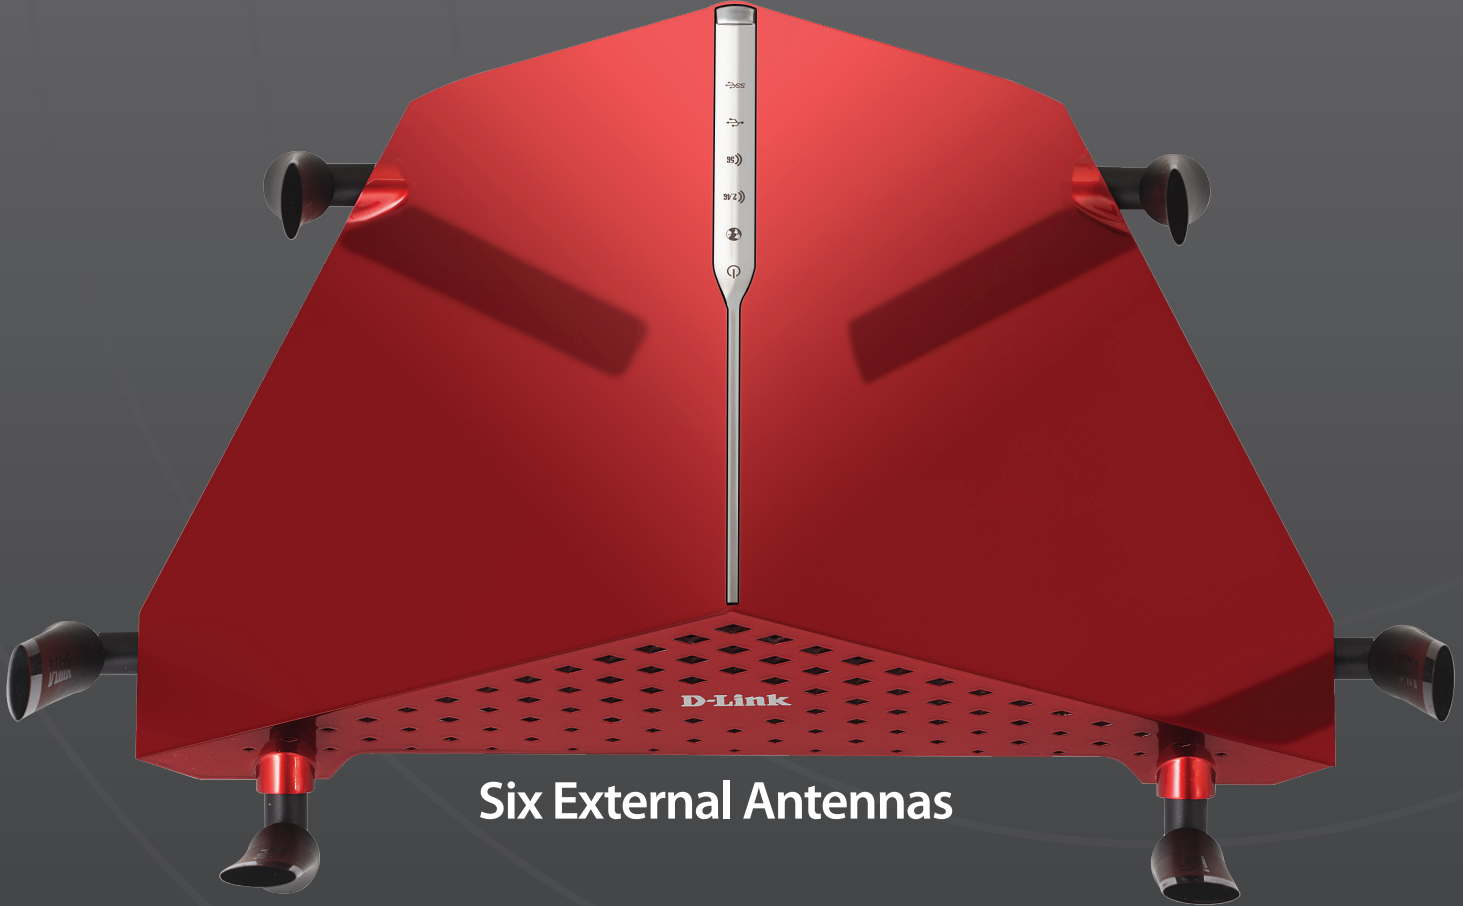

Use mydlink to Monitor Your Network

The AC3200 Ultra Wi-Fi Router is mydlink Cloud enabled, so you can effortlessly access and view your network no matter where you are. See who is connected to your router, change settings, or block someone from using your network connection, all from an Internet connected PC, tablet, or smartphone. Parents can monitor what sites their children are visiting, to stay informed and in control on the go.

File Sharing at Your Fingertips

The mydlink SharePort app allows you to connect a USB storage device to the DIR-890L and instantly share documents, movies, pictures, and music with mobile devices. Put your music library on a USB drive and share it with everyone else in your home, or show photos on the living room TV while a family member watches a movie on their mobile device.

Easy to Set Up and Use

Get the DIR-890L up and running in no time right from your couch using the QRS (Quick Router Setup) Mobile app on your smartphone or tablet. Simply plug in the router, open the app, and follow a few easy steps to get your home network connected without having to touch a computer. You can also set up a secure network with the touch of a button using Wi-Fi Protected Setup.

ULTRA-FAST SPEED FOR HD STREAMING & GAMING

LED Indicators

Six External Antennas

USB 3.0/2.0 Ports

WPS

Gigabit LAN/WAN Ports

Power

DIR-890L AC3200 Ultra Wi-Fi Router