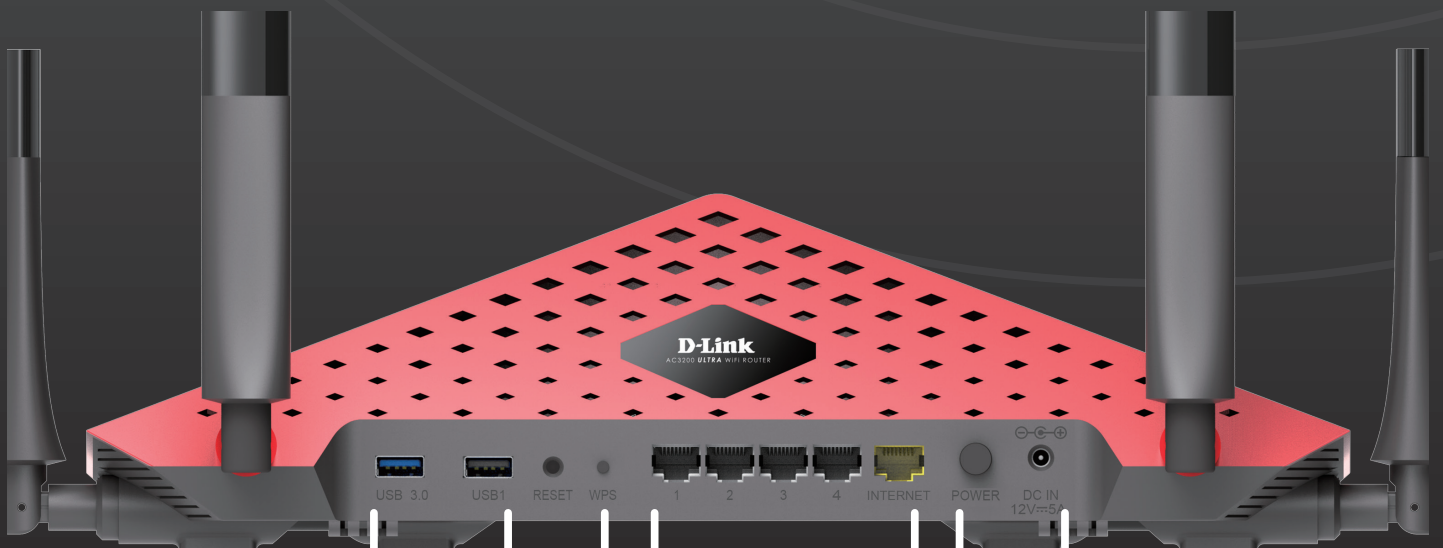

Use mydlink to Monitor Your Network

The AC3200 Ultra Wi-Fi Router is mydlink Cloud enabled, so you can effortlessly access and view your network no matter where you are. See who is connected to your router, change settings, or block someone from using your network connection, all from an Internet connected PC, tablet, or smartphone. Parents can monitor what sites their children are visiting, to stay informed and in control on the go.

File Sharing at Your Fingertips

The mydlink SharePort app allows you to connect a USB storage device to the DIR-890L and instantly share documents, movies, pictures, and music with mobile devices. Put your music library on a USB drive and share it with everyone else in your home, or show photos on the living room TV while a family member watches a movie on their mobile device.

Easy to Set Up and Use

Get the DIR-890L up and running in no time right from your couch using the QRS (Quick Router Setup) Mobile app on your smartphone or tablet. Simply plug in the router, open the app, and follow a few easy steps to get your home network connected without having to touch a computer. You can also set up a secure network with the touch of a button using Wi-Fi Protected Setup.

ULTRA-FAST SPEED FOR HD STREAMING & GAMING

LED Indicators

Six External Antennas

USB 3.0/2.0 Ports

WPS

Gigabit LAN/WAN Ports

Power

DIR-890L AC3200 Ultra Wi-Fi Router