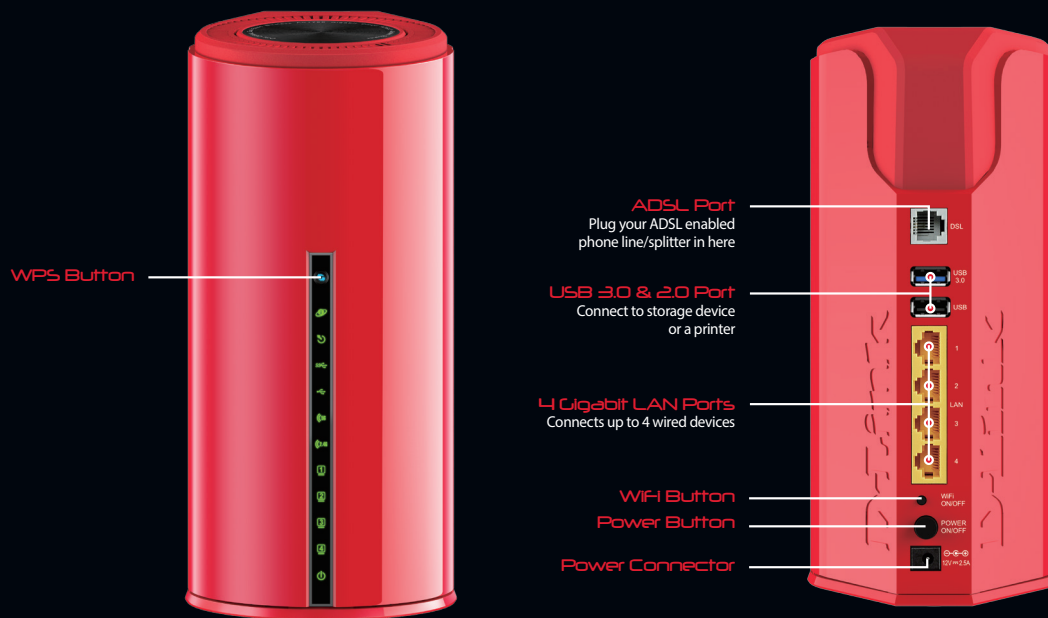

Smooth Streaming with Wireless AC

The DSL-2890AL uses the latest Wireless AC technology, and can provide transfer rates of up to 1750 Mbps¹ (1300AC + 450N). The router operates on

both the 2.4 GHz and 5 GHz wireless bands simultaneously by using concurrent dual-band technology and four internal antennas. This allows you to browse the web, chat, and e-mail using the 2.4 GHz band, while streaming digital media, playing online games, or making Internet voice calls on the 5 GHz band.

Designed for Optimal Wireless Coverage

The antennas inside the DSL-2890AL have been carefully designed to ensure that you will get little to no dead space in any environment. The high-powered amplifier sends the signal into the farthest corners of your home. Furthermore, the Dual Band Wireless AC1750 Gigabit Cloud ADSL2+ Modem Router's multiple internal antennas improve wireless reception by adjusting antenna positions to where they are most needed to achieve the best possible performance.

Technical Specifications

General		
Device Interfaces	802.11 b/g/n/ac Wireless LAN ¹ - Four 10/100/1000 LAN ports - One RJ-11 ADSL port	- USB 3.0 Port - USB 2.0 Port
Antenna Type	Six internal MIMO antennas	
Standards	- IEEE 802.11ac - IEEE 802.11n - IEEE 802.11g	- IEEE 802.11b - IEEE 802.3 - IEEE 802.3u
Minimum System Requirements	- Windows 8/7/Vista/XP SP3 or Mac OS X 10.4 or higher - Microsoft Internet Explorer 6 or higher, Firefox 1.0 or higher, Safari 1.2 or higher, or other Java-enabled browser	- Ethernet network interface - Subscription with an Internet Service Provider (ISP)