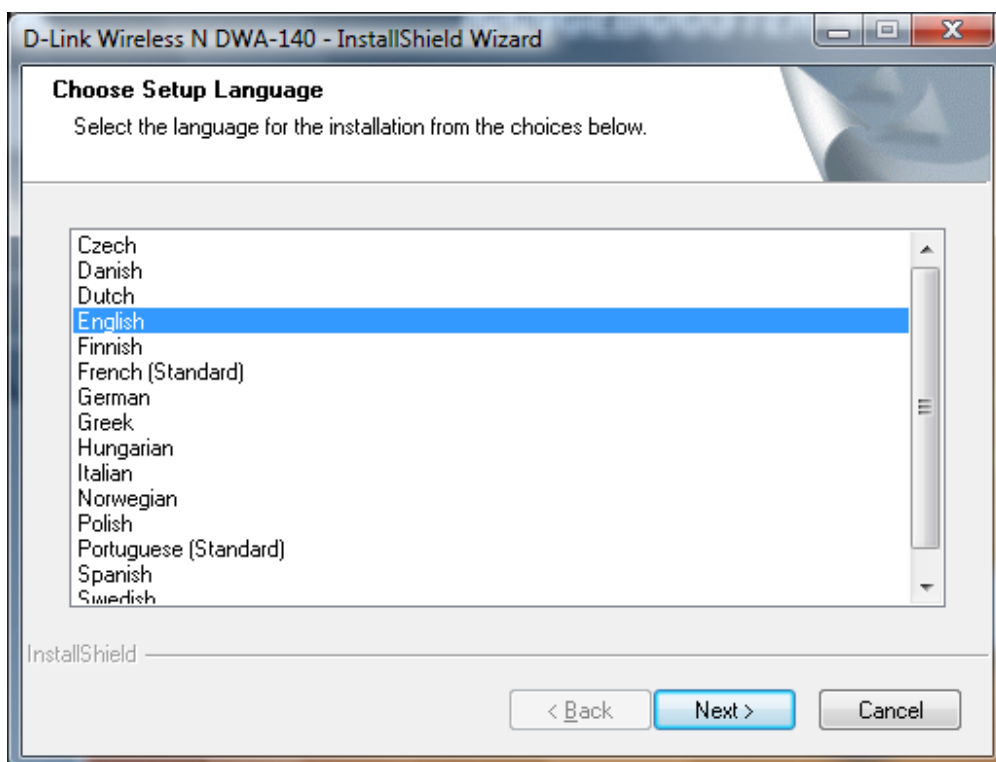

DWA-140  
Windows Vista

Wireless Connection Wizard

**Please choose your wireless network from the list below.**

Wireless Network	Signal	Security
DLINK	100%	
zaman	100%	
demoroom	70%	
htc-wireless-ap	58%	
dlink	42%	
MainAP	38%	
rfsmart	34%	