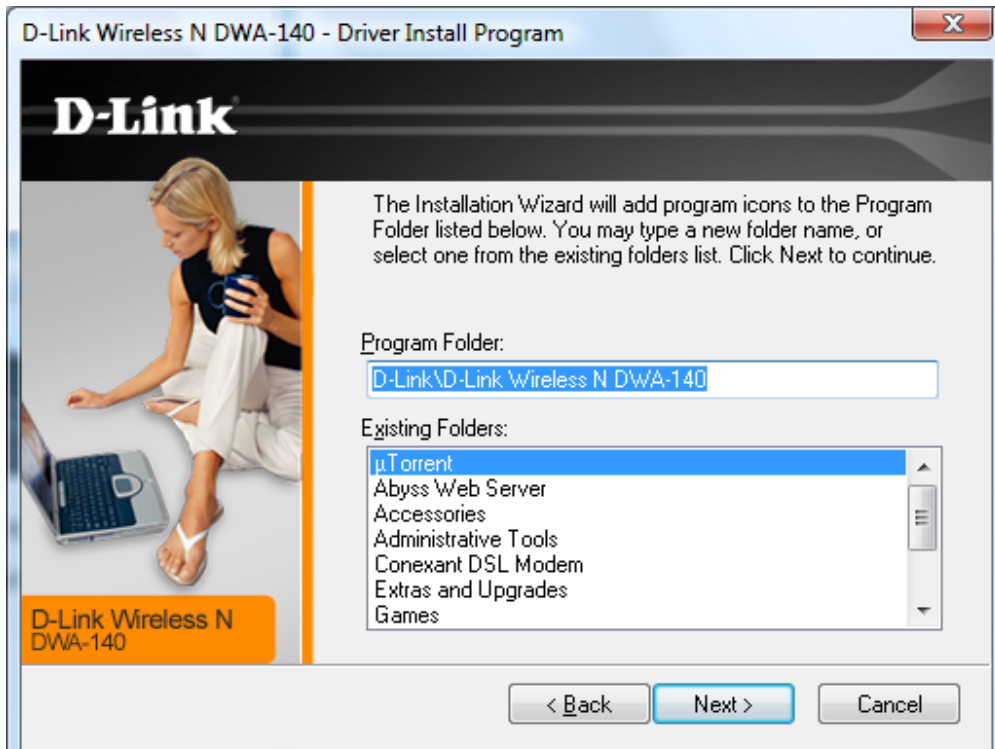

DWA-140  
Windows Vista

Wireless Connection Wizard

**Please choose your wireless network from the list below.**

Wireless Network	Signal	Security
DLINK	100%	
zaman	100%	
demoroom	70%	
htc-wireless-ap	58%	
dlink	42%	
MainAP	38%	
rfsmart	34%	

D-Link Wireless N  
DWA-140

Exit Back Next

Wireless Connection Wizard

**Set Security!**

The network you are attempting to connect to is protected by encryption. Please enter the encryption key assigned to the wireless network.