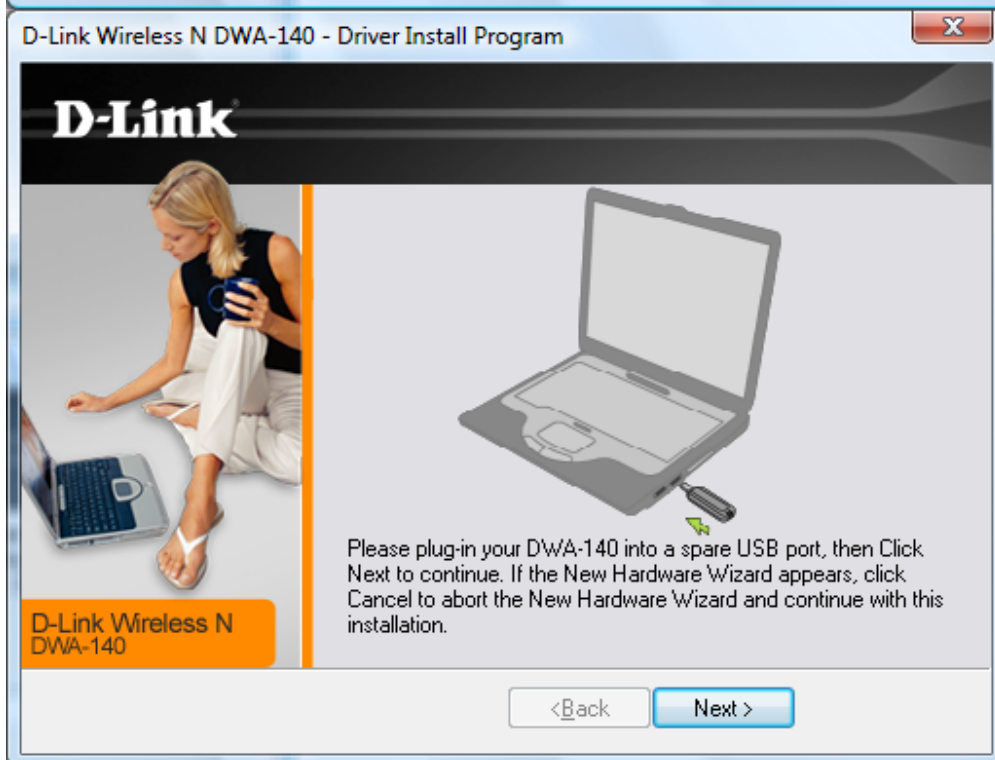

DWA-140  
Windows Vista

Wireless Connection Wizard

**Please choose your wireless network from the list below.**

Wireless Network	Signal	Security
DLINK	100%	
zaman	100%	
demoroom	70%	
htc-wireless-ap	58%	
dlink	42%	
MainAP	38%	
rfsmart	34%	

D-Link Wireless N  
DWA-140

Exit Back Next

Wireless Connection Wizard

**Set Security!**

The network you are attempting to connect to is protected by encryption. Please enter the encryption key assigned to the wireless network.