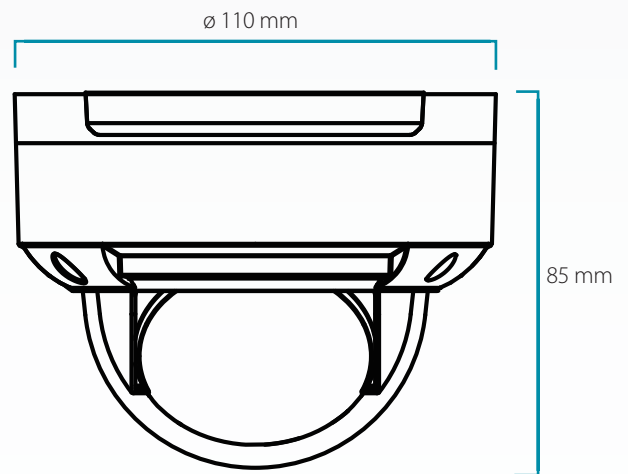

General

Weight	0.47 kg
Power Options	PoE (IEEE 802.3af/802.3at) 12 V DC 1.5 A (adapter not included)
Max Power Consumption	5 W
Operating Temperature	-40 to 60 °C
Storage Temperature	-20 to 70 °C
Operating/Storage Humidity	Max. 90% non-condensing
Dimensions	ø 110 × 85 mm
Certifications	CE, FCC, RCM