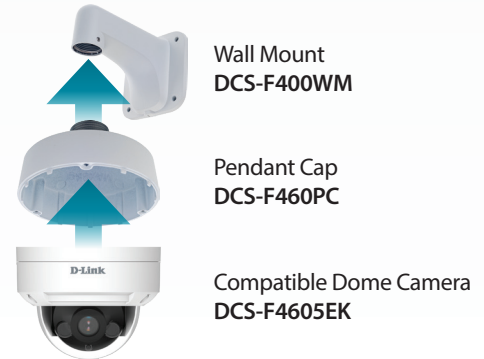

Wall Mount Configuration