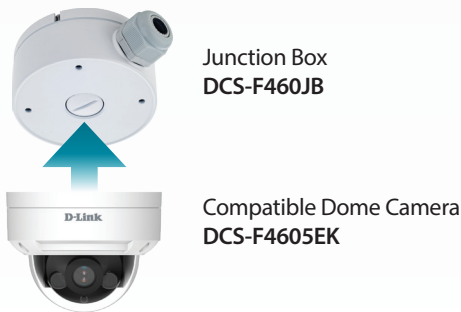

Power Supply

Model Name	12 V DC 1.5 A Power supply
Model Number	DLP101-12V1.5A

Mounts

Model Name	Junction Box	Pendant Cap
Model Number	DCS-F460JB	DCS-F460PC

Model Name	Wall Mount	Pole Mount
Model Number	DCS-F400WM	DCS-F400PM

Junction Box Configuration