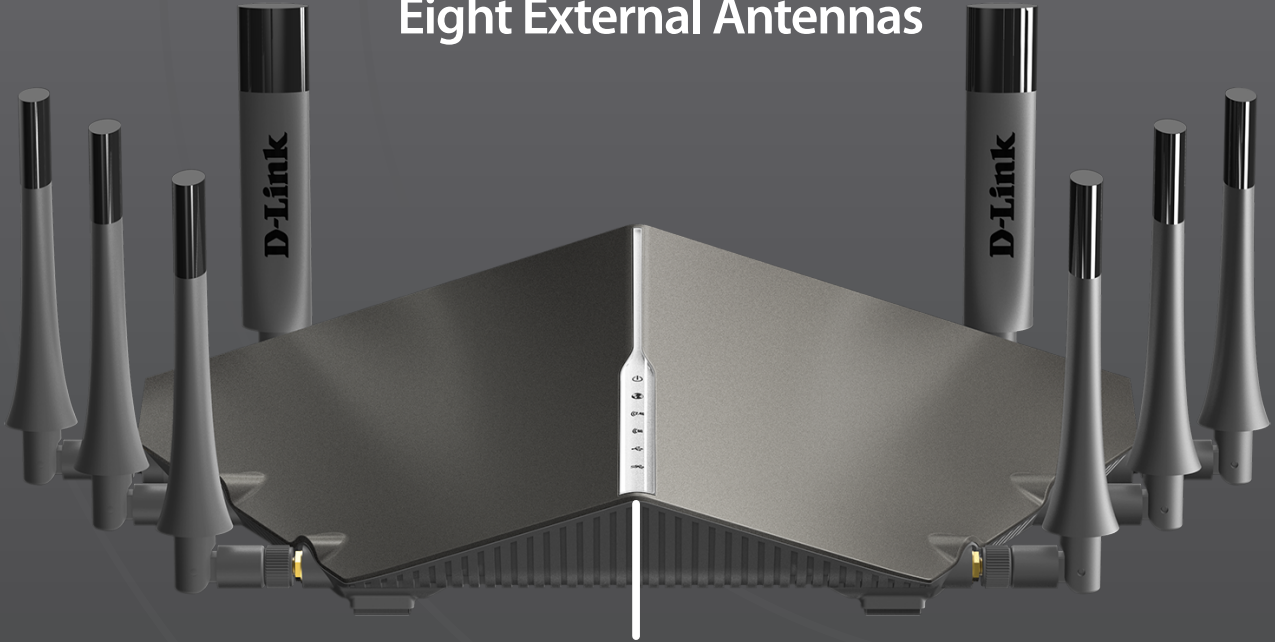

ULTRA-FAST SPEED FOR HD STREAMING & GAMING

Eight External Antennas

LED Indicators