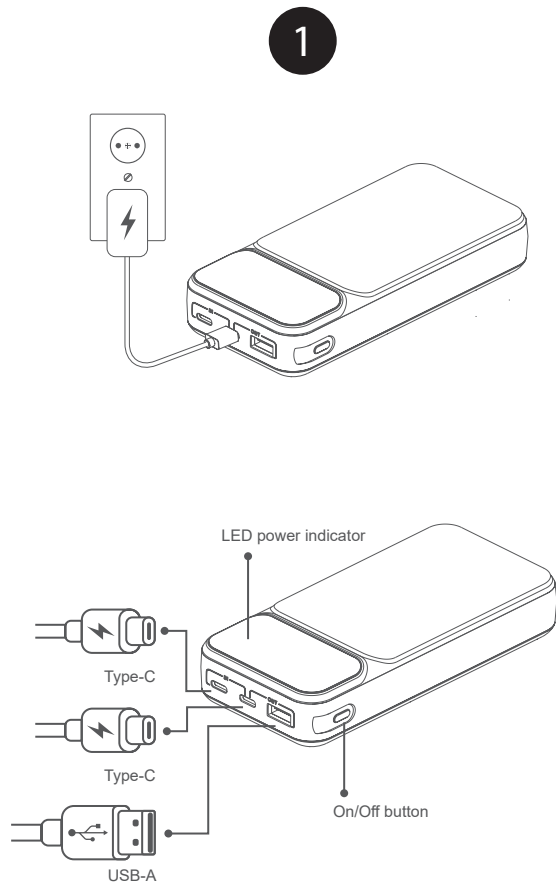

20000mAh Power Bank

Quick Start Guide

DPP-201

D-Link

Battery Capacity	Capacity	20,000mAh
Input	USB-C1	65W
	USB-C2	65W
Output Single Port	USB-C1	65W
	USB-C2	65W
	USB-A	22.5W
Output Dual Ports	USB-C1 + C2	35W + 20W
	USB-C1 + A	35W + 22.5W
	USB-C2 + A	15W
Output Triple Ports	USB-C1 + C2 + A	35W + 15W