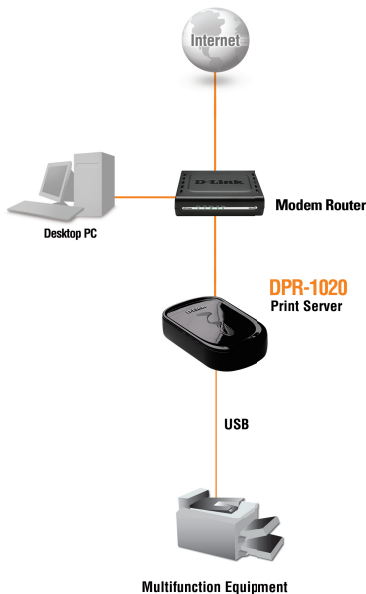

WHAT THIS PRODUCT DOES

The DPR-1020 USB Print Server is a versatile print server ideal for use at an office, school or business. Supporting scan, fax, and print functions, the DPR-1020 provides an easy and cost-effective way to share your printer over a network.

KEY FEATURES

- 1 USB 2.0 port for your printer
- 10/100BASE-TX Ethernet port
- Supports Internet Printing Protocol (IPP) for printing over the Internet
- Supports a wide range of printers including GDI
- Supports scan and fax functions of multifunction equipment
- Supports TCP/IP, NetBEUI based Operating Systems (Windows, Linux, Unix, and Mac OS)

YOUR NETWORK SETUP

TECHNICAL SPECIFICATIONS

STANDARDS

- IEEE 802.3
- IEEE 802.3u
- USB 2.0

PORTS

- 1 USB 2.0 port
- 1 10/100BASE-TX Ethernet LAN port

DEVICE MANAGEMENT

- Through Internet Explorer v6 or later; or other Java-enabled browsers
- DHCP server and client
- Print Server Administration program running under Windows

DIAGNOSTIC LEDS

- Power
- Ethernet
- USB

POWER INPUT

- 5.0V DC/2.5A (Through external power adapter)

OS SUPPORT

- Windows Vista/XP/2000/NT4/ME/98SE/95
- Apple Mac OS 9.x to MAC OS X 10.4.x
- Linux
- UNIX lpr/lpd (HP-UX, SunOS, Solaris, SCO, UnixWare, IBM AIX)
- NetWare 5.x NDPS LPR Remote Printing

OPERATING TEMPERATURE

- 0° to 40°C (32° to 104°F)

STORAGE TEMPERATURE

- -25° to 55°C (-13° to 131°F)

HUMIDITY

- 5% to 95% non-condensing

DIMENSIONS

- 67(W) x 25(H) x 106(D) mm
  (2.63 x 0.98 x 4.17 inches)

WEIGHT

- 77g (2.7oz)

CERTIFICATIONS

- FCC Class B
- CE
- C-Tick
- IC
- CSA

PRINTER COMPATIBILITY LIST

- Avision: MF3100L
- Benq: CM3000
- Brother: MFC-210C, MFC-420CN, MFC-3240C, MFC-7220
- Canon: PIXMA MP110, PIXMA MP150, PIXMA MP160, PIXMA MP170, PIXMA MP180, PIXMA MP450, PIXMA MP460, PIXMA MP500, PIXMA MP510, PIXMA MP530, PIXMA MP600, PIXMA MP810, PIXMA MP830, PIXMA MP950, PIXMA MP960
- Dell: Photo 926, Photo 966
- EPSON: PM-A970, PM-A920, PM-A820, PM-A720, PM-A950, PM-A890, PM-A750, PM-A650, STYLUS CX2900, STYLUS CX3700, STYLUS CX3900, STYLUS CX4100, STYLUS CX4700, STYLUS CX4900, STYLUS CX5700F, STYLUS CX5900, STYLUS CX6900F, STYLUS Photo RX530, STYLUS Photo RX580, STYLUS Photo RX590, STYLUS Photo RX630, STYLUS Photo RX650
- Fuji Xerox: WorkCentre 3119
- HP: Deskjet F380, PSC1315, Photosmart C1350, Photosmart C1610, Photosmart C3180, Photosmart C4180, Photosmart C5180, OfficeJet 4255, OfficeJet 4355, OfficeJet 5510, OfficeJet 5610, OfficeJet 6110, OfficeJet 7210, LaserJet 3050
- Lexmark: x3470, x5470
- Samsung: SCX-4100, SCX-4200

D-Link Corporation

D-Link is a registered trademark of D-Link Corporation and its overseas subsidiaries.
All other trademarks belong to their respective owners.

©2009 D-Link Corporation. All rights reserved.
Release 01 (March 2009)