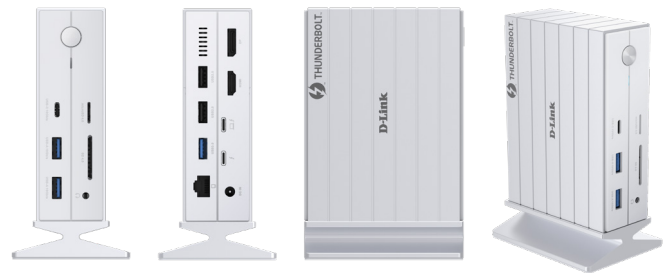

# 14-in-1 Thunderbolt 4 Docking Station with 8K Display Port and 4K HDMI port

DUF-E01

## Expand from One Port to Fourteen: Do more, Faster, with Thunderbolt 4 Docking Station

- **Boost Productivity at Home:** Use a USB docking station to elevate your workstation's multitasking capabilities.
- **Ultra-Fast Data Transfer:** Thunderbolt 4 port delivers speeds up to 40Gbps<sup>1</sup>, ideal for external storage and recording devices.
- **Centralised Port Control:** A single power button switches all ports on or off simultaneously for convenience.
- **Triple Display Support:** HDMI 2.1, DisplayPort 1.4, and Thunderbolt 4 ports enable screen extension or mirroring across three displays.
- **Efficient Thermal Design:** Aluminium alloy casing with a detachable base enhances heat dissipation.
- **Reliable Laptop Charging:** Thunderbolt 4 port supports up to 60W of power delivery for fast and stable charging.
- **Integrated Audio Support:** 3.5mm combo audio jack allows for both audio output and microphone input.
- **Stable Wired Connectivity:** Gigabit Ethernet port ensures high-speed, reliable network access.
- **Expanded Storage Options:** SD and microSD card slots supports the SD 4.0 standard and cards up to 2TB each.