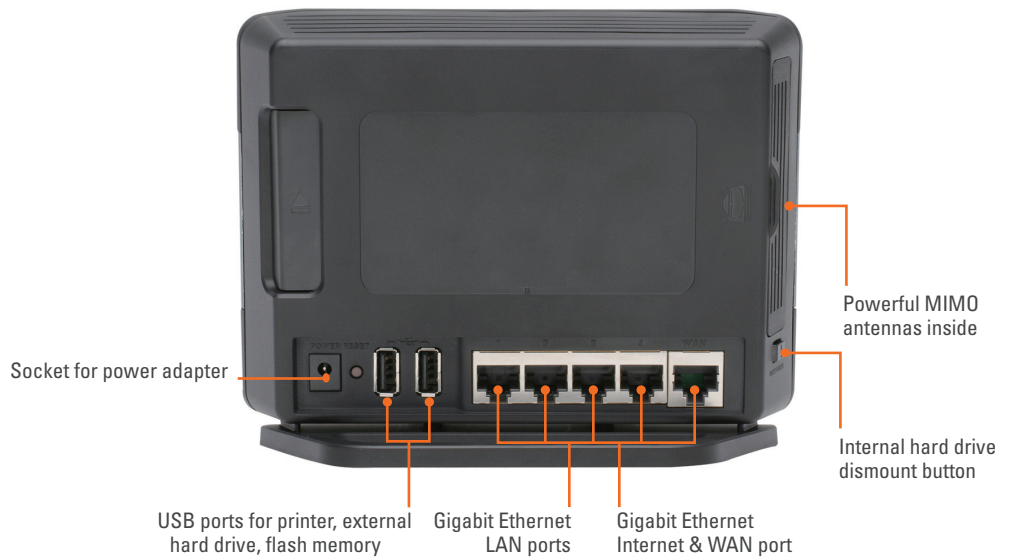

STREAM MUSIC & VIDEOS TO MEDIA PLAYERS

An integrated Universal Plug and Play (UPnP) AV server allows you to wirelessly stream music and video kept on your DIR-685's hard drive to your media player. Now, instead of crowding around a PC, your family can sit in the comfort of a living room and watch video output from the media player to a television set, or listen to music output to a hi-fi system.

Share Multifunction Devices

With two USB 2.0 ports you can connect a USB printer, external hard drive or flash drive to your network. A built-in print server supports multifunction printers so you can wirelessly share printer scanning functions among family members.

EXTREME N™ STORAGE ROUTER

Powerful Functions

The DIR-685 Xtreme N™ Storage Router offers a whole host of functions from one single compact box – including an Internet router, a high-speed wireless access point, network attached storage (NAS), a digital photo frame and a USB print server.

Socket for power adapter

USB ports for printer, external hard drive, flash memory

Gigabit Ethernet LAN ports

Gigabit Ethernet Internet & WAN port

Powerful MIMO antennas inside

Internal hard drive dismount button