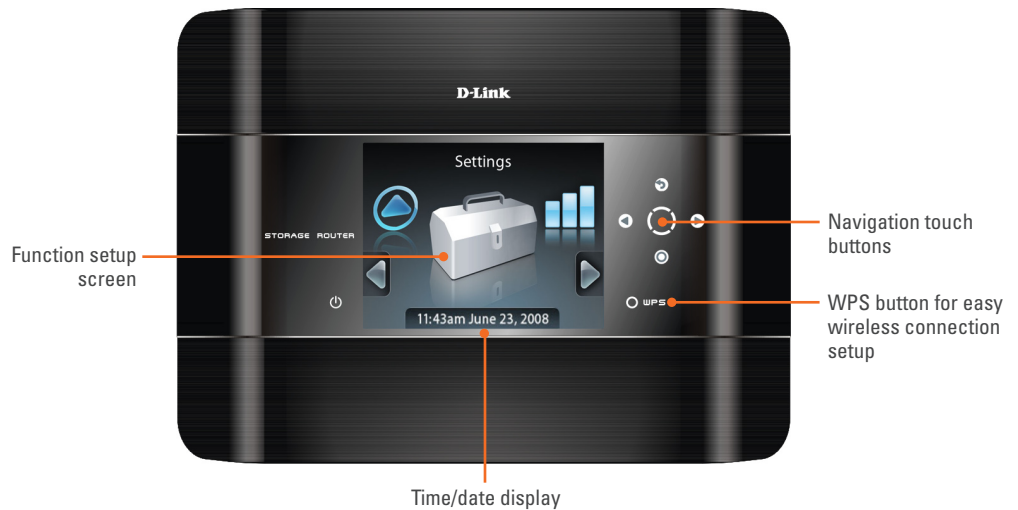

VIEW PHOTOS & WEATHER

An integrated 3.2" color LCD will display router, network and hard drive status, the time and date, and of course your favorite photos that you saved in the built-in hard drive. The router's RSS feeds will allow you to view Internet contents such the weather forecast, news and sporting events all without turning on a computer.¹

SECURE YOUR NETWORK CONNECTION

The DIR-685 supports WEP, WPA and WPA2 encryption to safeguard your wireless data from thieves. It provides Stateful Packet Inspection (SPI) and NAT dual active firewalls to block and prevent Internet attacks against the built-in hard drive and the rest of your home network. It includes parental control to let you set and restrict access to harmful websites.

YOUR NETWORK SETUP

EXTREME N™ STORAGE ROUTER ^{DIR-685}

Designed for Home

Designed with convenience and functionality in mind, the router offers a stylish, even chic addition to the home. Its upright design allows users to easily view the vibrant LCD screen that displays device status via graphical gauges, digital photos, streamed video, weather forecasts and other live streaming Internet content in up to 1.6 million colors.