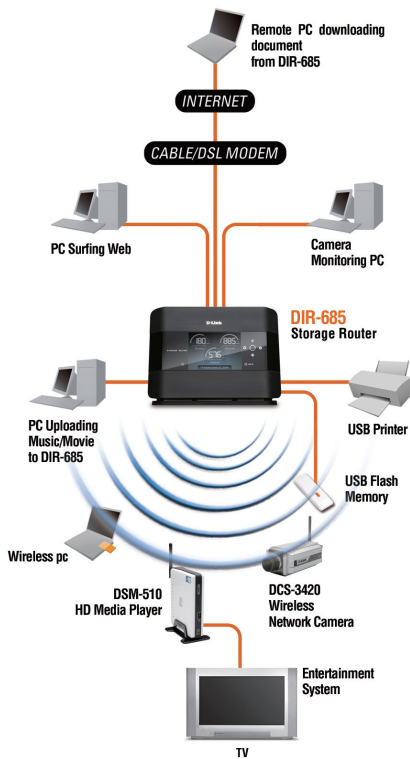

VIEW PHOTOS & WEATHER

An integrated 3.2" color LCD will display router, network and hard drive status, the time and date, and of course your favorite photos that you saved in the built-in hard drive. The router's RSS feeds will allow you to view Internet contents such the weather forecast, news and sporting events all without turning on a computer.¹

SECURE YOUR NETWORK CONNECTION

The DIR-685 supports WEP, WPA and WPA2 encryption to safeguard your wireless data from thieves. It provides Stateful Packet Inspection (SPI) and NAT dual active firewalls to block and prevent Internet attacks against the built-in hard drive and the rest of your home network. It includes parental control to let you set and restrict access to harmful websites.

YOUR NETWORK SETUP